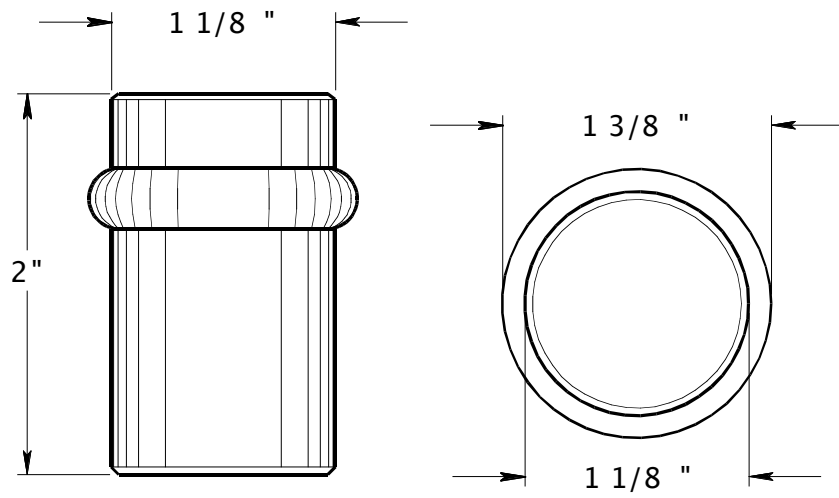

ROUND UNIVERSAL FLOOR BUMPER
UFB5000

SCALE. 1:1