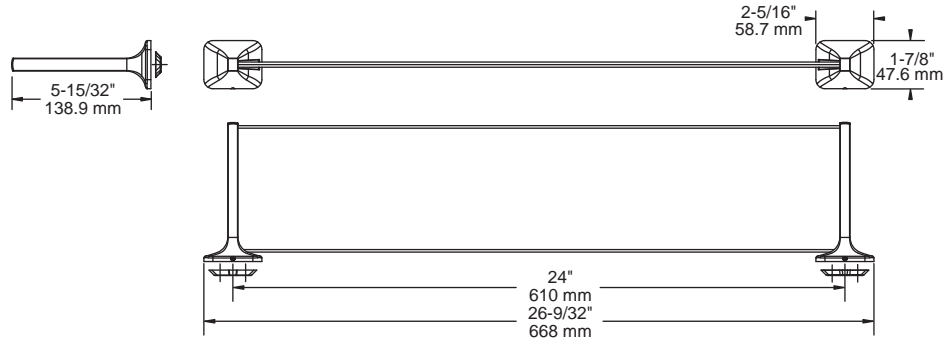

Futura[®]

24 in. TOWEL SHELF

MATERIALS: Posts - Zinc Die Cast
Shelf - Glass
Wall Plate - Steel, Nickel Plated

INSTALLATION: Mount wall plate bracket(s) per installation instructions with supplied fasteners. Slip product over wall plate(s) and tighten set screws until secure.

SPECIFICATION: Surface mounted 24" towel shelf shall be model _____
(fill in model number) by Liberty Hardware Manufacturing Corporation.

FranklinBrass[®]
A Liberty Hardware Brand