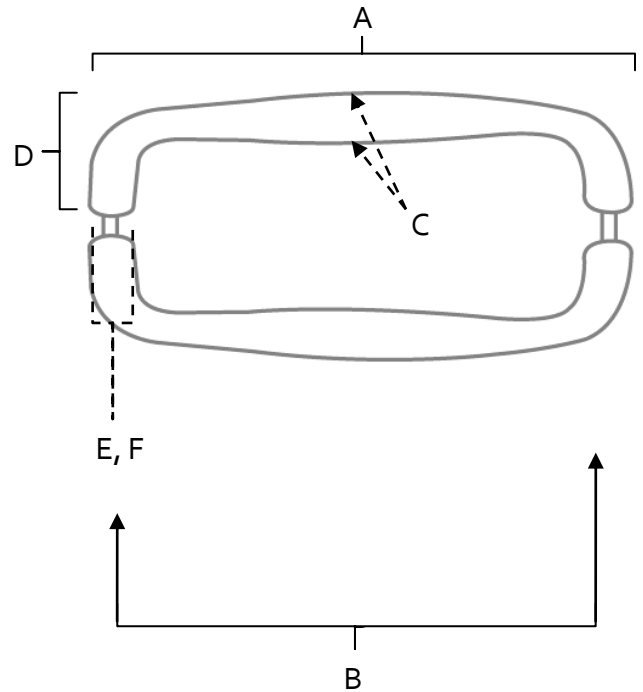

SPECIFICATIONS

BACK TO BACK PULLS

FEATURES

- Modern styling
- Multiple finishes
- Concealed installation

WARRANTY

Limited lifetime

FINISHES

- Polished Brass (PB)
- Polished Chrome (PC)
- Barcelona (BARC)
- Bronze (BRZ)
- Chocolate Bronze (CHBRZ)
- Polished Antique (PA)
- Polished Nickel (PN)
- Satin Nickel (SN)

MATERIAL

Brass

Item#	A	B	C	D	E (L)	F (W)
D213-BB	11"	10"	1 3/8"	2 1/4"	7/8"	7/8"

KEY:

- A - Overall Length
- B - Center to Center
- C - Handle Width
- D - Projection
- E - Mount Length
- F - Mount Width

NOTE: Dimensions and specifications are subject to change without notice.