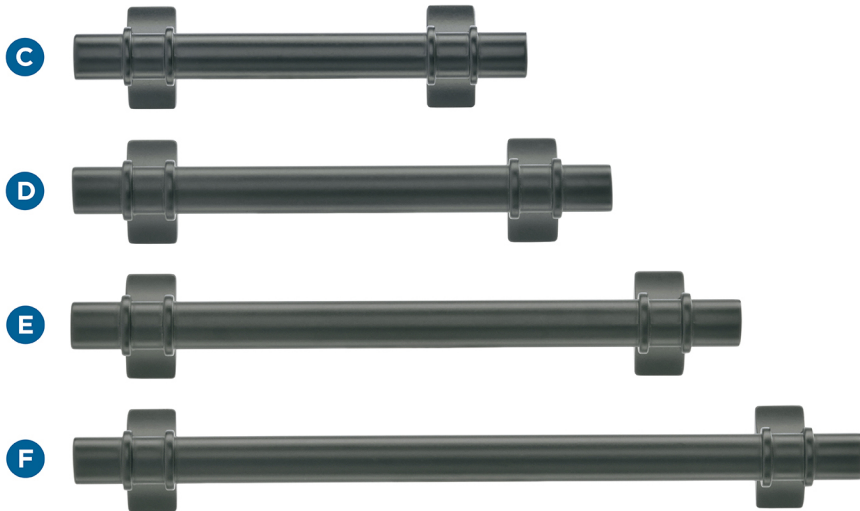

Davenport

FINISH SHOWN: Matte Black

Products sold separately.

Knobs

Pulls

Actual finishes may vary slightly due to differences in computer display settings.

- A** BP36601MB
1-1/4in (32mm) Length
- B** BP36602MB
1-1/2in (38mm) Length
- C** BP36600FB
3in (76mm) CTC
- D** BP36605MB
3-3/4in (96mm) CTC
- E** BP36606MB
5-1/16in (128mm) CTC
- F** BP36607MB
6-5/16in (160mm) CTC

Center-to-Center (CTC)
Distance between screw holes

Stay-Put Placement

Small spikes on the base help ensure knobs will not rotate from the **desired orientation**.

Coordinating Bath Accessories: Just a Sampling