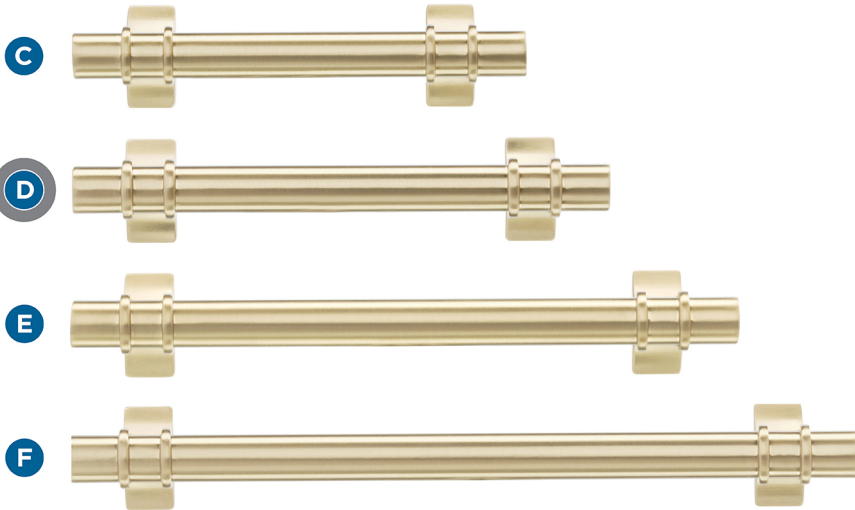

# Davenport

FINISH SHOWN: Champagne Bronze

Products sold separately.

## Knobs

A

B

## Pulls

C

D

E

F

- A** BP36601CZ  
1-1/4in (32mm) Length
- B** BP36602CZ  
1-1/2in (38mm) Length
- C** BP36600CZ  
3in (76mm) CTC
- D** BP36605CZ  
3-3/4in (96mm) CTC
- E** BP36606CZ  
5-1/16in (128mm) CTC
- F** BP36607CZ  
6-5/16in (160mm) CTC

### Center-to-Center (CTC)

Distance between screw holes