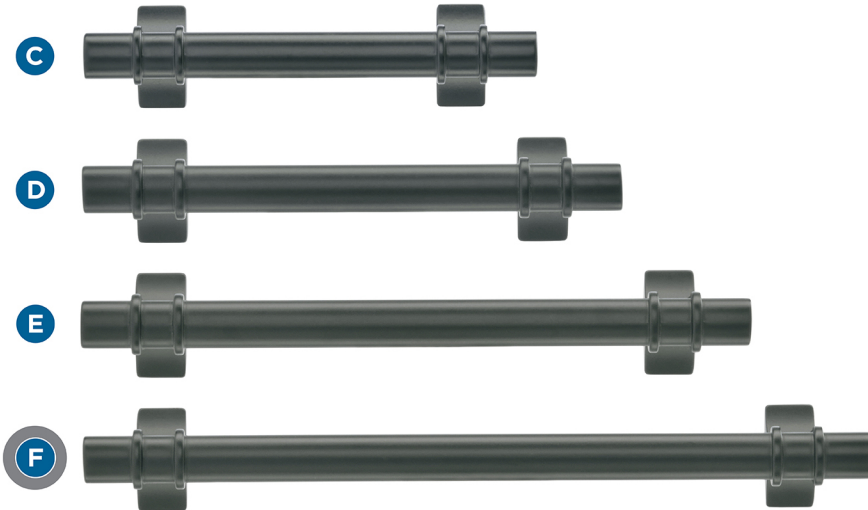

Davenport

FINISH SHOWN: Matte Black

Products sold separately.

Knobs

Pulls

Actual finishes may vary slightly due to differences in computer display settings.

- A** BP36601MB
1-1/4in (32mm) Length
- B** BP36602MB
1-1/2in (38mm) Length
- C** BP36600FB
3in (76mm) CTC
- D** BP36605MB
3-3/4in (96mm) CTC
- E** BP36606MB
5-1/16in (128mm) CTC
- F** BP36607MB
6-5/16in (160mm) CTC

Center-to-Center (CTC)

Distance between screw holes

Stay-Put Placement

Small spikes on the base help ensure knobs will not rotate from the **desired orientation**.

Coordinating Bath Accessories: Just a Sampling

Towel Bars:
18in & 24in CTC

Towel Ring (not shown)

Tissue Roll Holder

Robe Hook

Double Duty:
**Think Beyond
the Bath**

- Master closets
- Entryways
- Laundry rooms