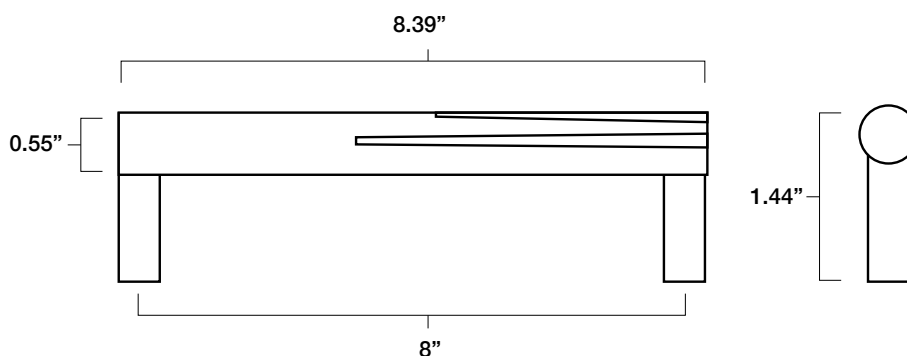

SUNBURST 8" CABINET PULL

Tech Spec

FINISH	SKU	ALSO INCLUDED
Polished Nickel	SU538-PN	(2) 8-32, 1" Phillips head screws
Satin Brass	SU538-SB	(2) 8-32, 1.75" Phillips head
Satin Nickel	SU538-SN	breakable screws
Venetian Bronze	SU538-VB	