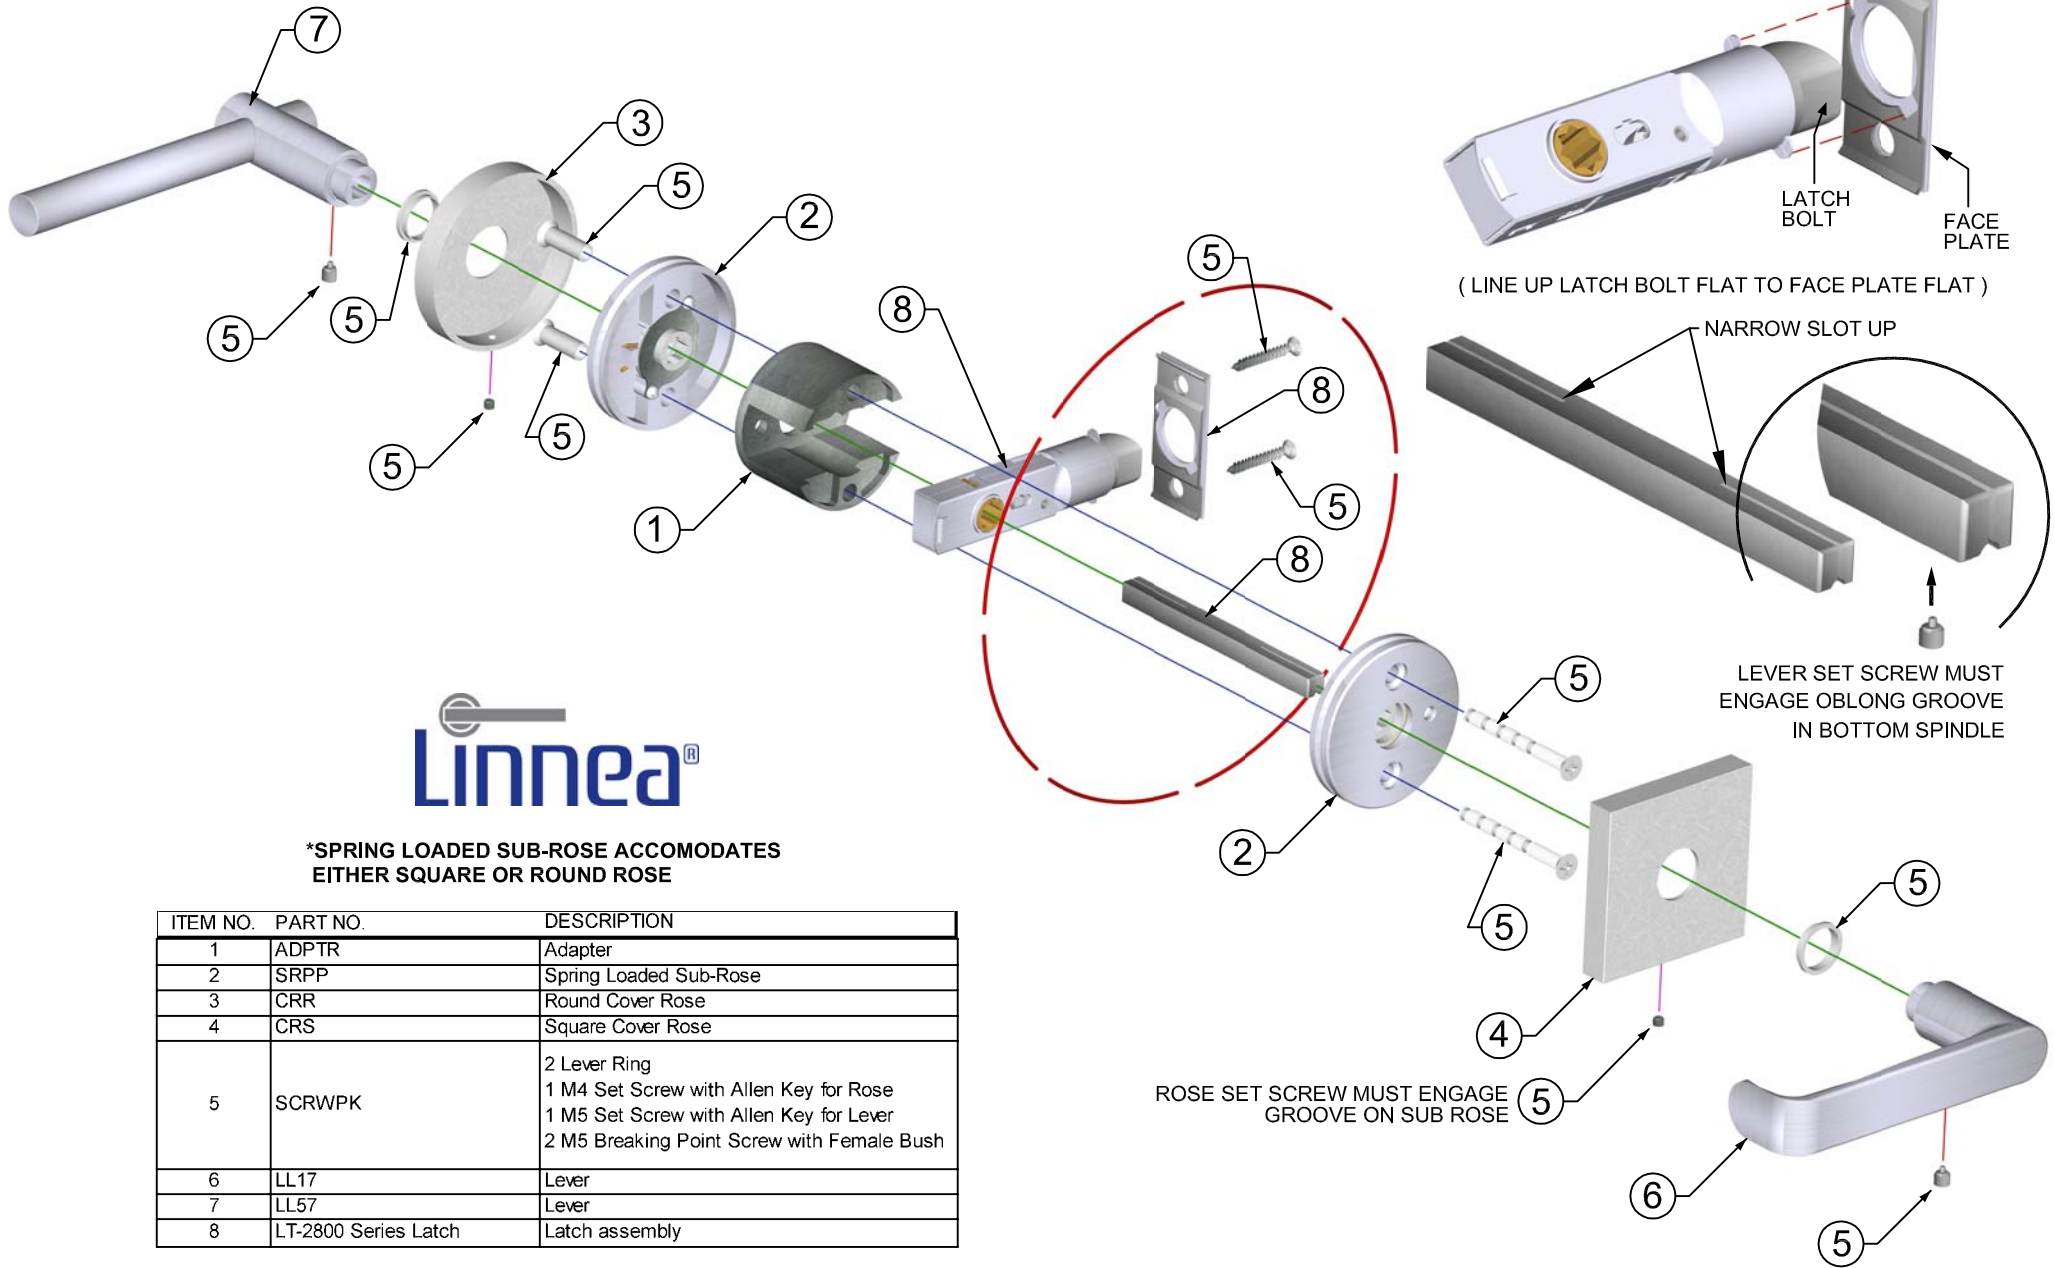

PASSAGE INSTALLATION

***SPRING LOADED SUB-ROSE ACCOMODATES EITHER SQUARE OR ROUND ROSE**

ITEM NO.	PART NO.	DESCRIPTION
1	ADPTR	Adapter
2	SRPP	Spring Loaded Sub-Rose
3	CRR	Round Cover Rose
4	CRS	Square Cover Rose
5	SCRWPK	2 Lever Ring 1 M4 Set Screw with Allen Key for Rose 1 M5 Set Screw with Allen Key for Lever 2 M5 Breaking Point Screw with Female Bush
6	LL17	Lever
7	LL57	Lever
8	LT-2800 Series Latch	Latch assembly