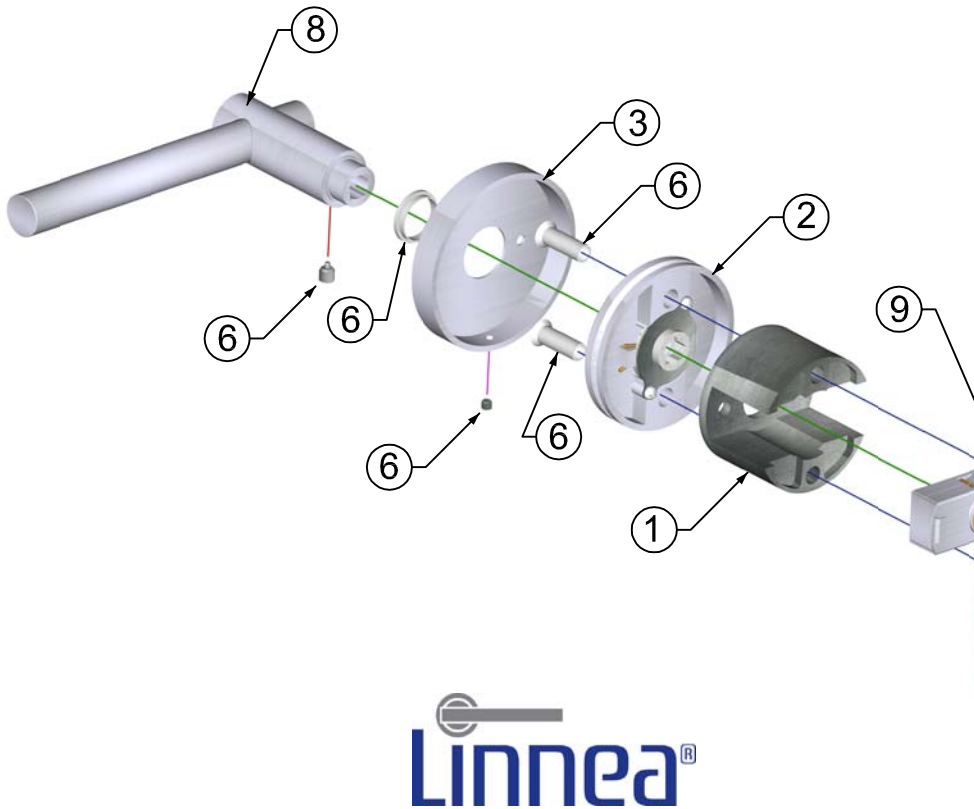

PRIVACY INSTALLATION

***SPRING LOADED SUB-ROSE ACCOMODATES EITHER SQUARE OR ROUND ROSE**

ITEM NO.	PART NO.	DESCRIPTION
1	ADPTR-UAL	Adapter
2	SBPP	Spring Loaded Sub-Rose
3	CRR	Round Cover Rose
4	CRS	Square Cover Rose
5	PRPN01	Privacy pin
6	SCRWPK	2 lever ring 1 M4 Set screw with Allen key for Rose 1 M5 Set screw with allen key for lever 2 M5 Break Point screw with female bush
7	LL17	Lever
8	LL57	Lever
9	LT-2800 Series Latch	Privacy latch assembly