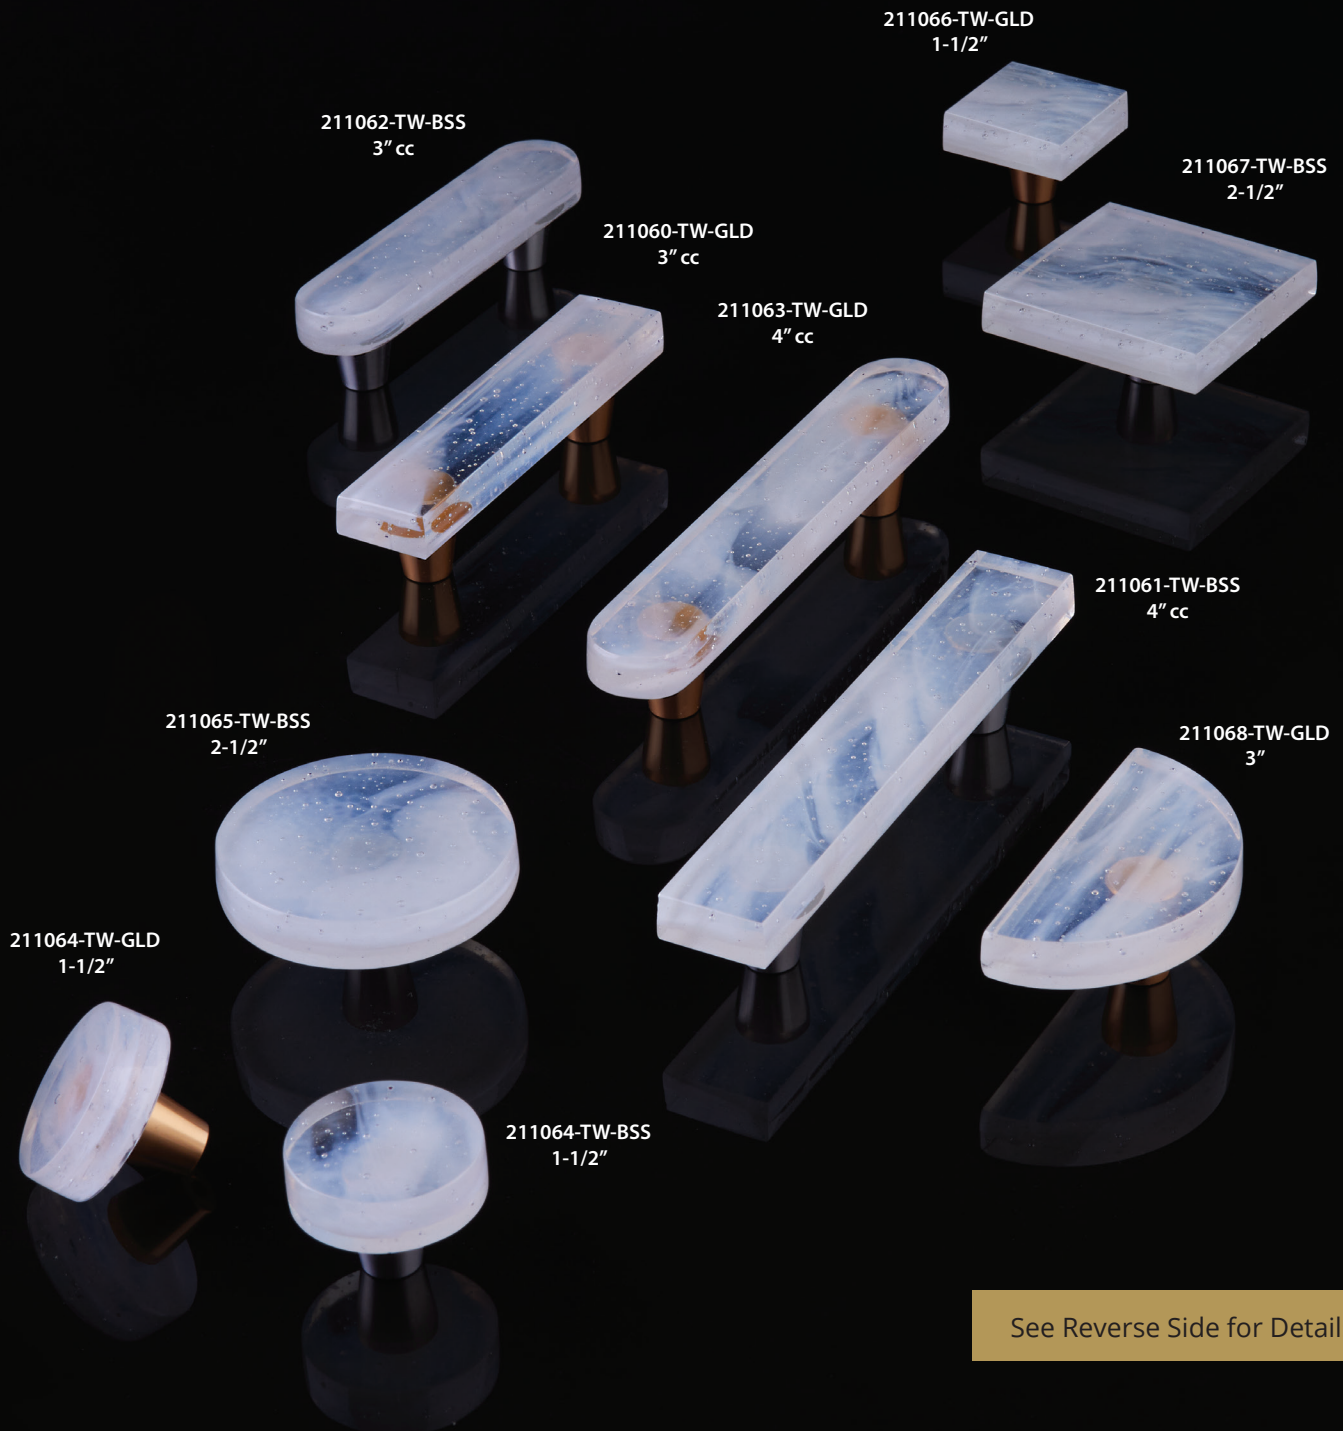

Schaub

Symphony Fused Glass

See Reverse Side for Details

TW-BSS Translucent White Brushed Stainless Steel ■ TW-GLD Translucent White Gold

Schaub

Symphony Fused Glass

PART

DESCRIPTION