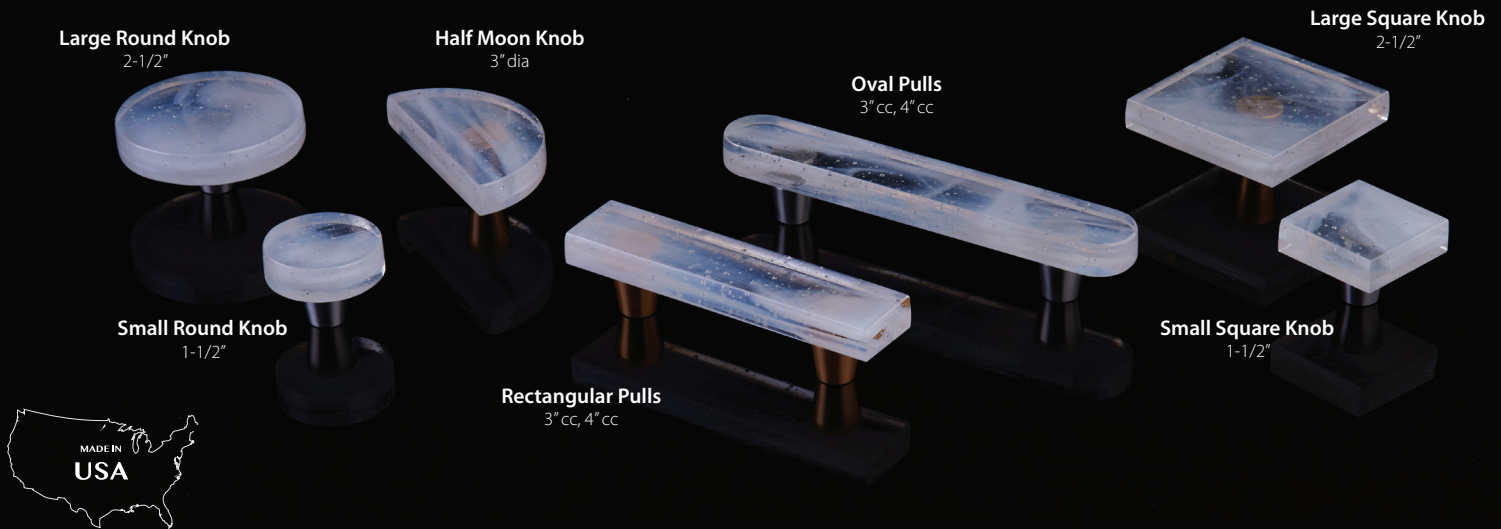

Schaub

Symphony Fused Glass

See Reverse Side for Details

TW-BSS Translucent White Brushed Stainless Steel ■ TW-GLD Translucent White Gold

Schaub

Symphony Fused Glass

PART

DESCRIPTION