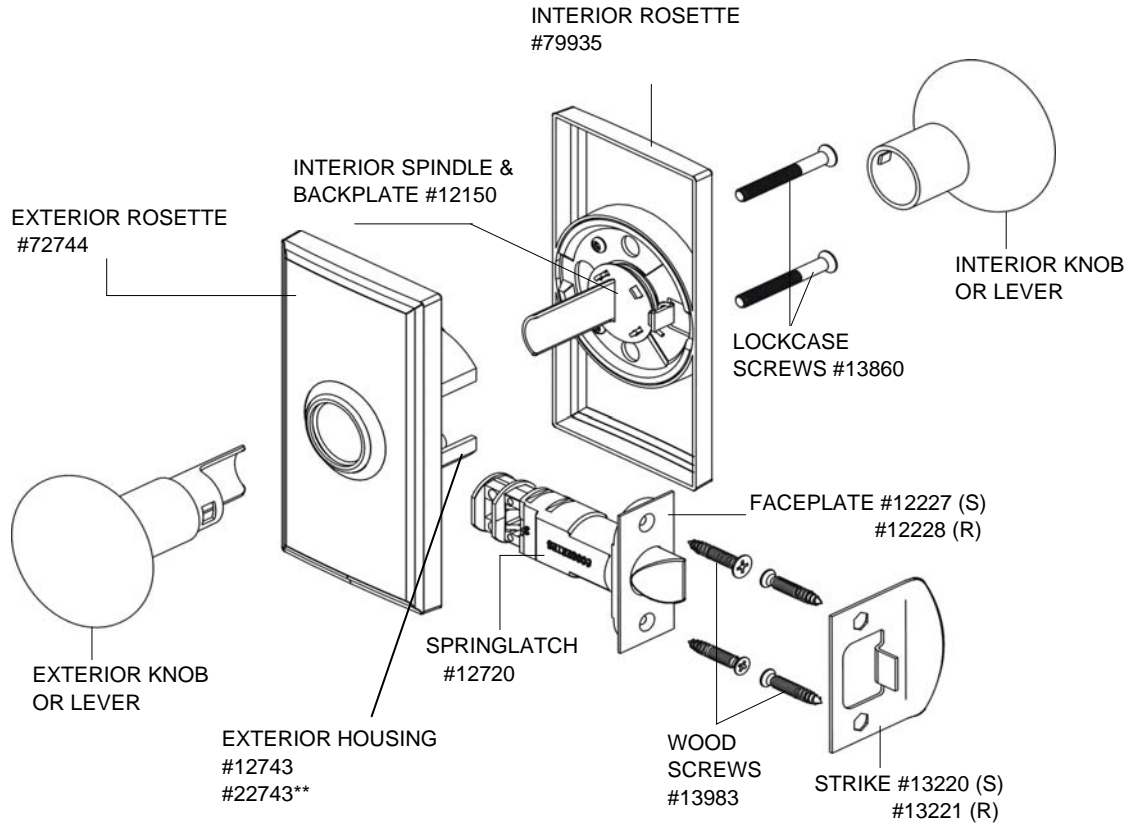

**Passage (Closet/Hall)**  
3700 (Woodward)

\* Finishes available: (N, 1)

**Note:** Exterior Housing and Interior Spindle & Backplate accommodates standard door thicknesses 1 3/8" to 1 3/4" (35-44 mm)

\*\*Housing Assembly for Straight Levers

Latch & Strike Screws		
Wood Door & Jamb		13983
Metal Door		13903
Metal Jamb		13902
Knob & Lever Styles		
Interior	Knob/Lever Style	Exterior
12013	Impresa Knob	12015
12912	**Utica Lever	12911

Springlatch	Knob		Lever	
	Knob	Lever	Knob	Lever
Convertible Backset 2 3/8" to 2 3/4" (60-70 mm)	12720	32720		