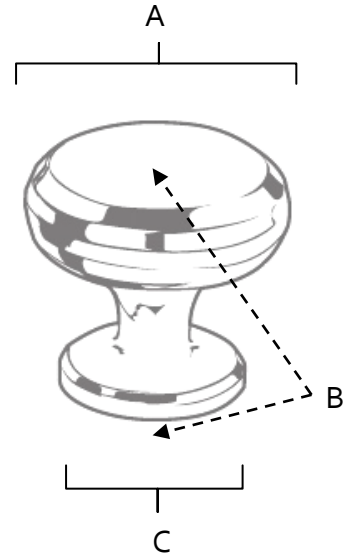

SPECIFICATIONS

**TRADITIONAL
KNOBS**

FEATURES

- Traditional styling
- Multiple finishes
- Concealed installation

WARRANTY

Limited lifetime

FINISHES

- Polished Brass (PB)
- Polished Chrome (PC)
- Bronze (BRZ)
- Chocolate Bronze (CHBRZ)
- Polished Nickel (PN)
- Satin Nickel (SN)

MATERIAL

Brass

Item#	A	B	C
A1172	1"	1"	11/16"
A1173	1 1/8"	1 1/8"	13/16"
A1174	1 1/4"	1 1/4"	7/8"

KEY:

- A - Length and Width
- B - Projection
- C - Mount Length and Width

NOTE: Dimensions and specifications are subject to change without notice.