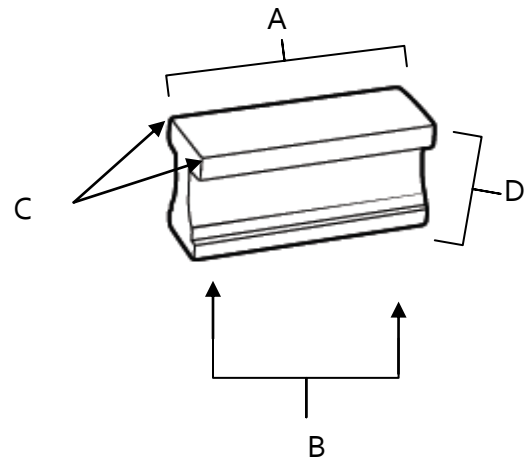

**SPECIFICATIONS**

**LINEAR  
TAB PULLS**

**FEATURES**

- Modern styling
- Multiple finishes
- Concealed installation

**WARRANTY**

Limited lifetime

**FINISHES**

- Bronze (BRZ)
- Matte Black (MB)
- Polished Brass (PB)
- Polished Chrome (PC)
- Polished Nickel (PN)
- Satin Nickel (SN)

**MATERIAL**

Brass

Item#	A	B	C	D
A965-15	2"	1 1/2"	5/8"	7/8"

**KEY:**

- A - Overall Length
- B - Center to Center
- C - Handle Width
- D - Projection

NOTE: Dimensions and specifications are subject to change without notice.