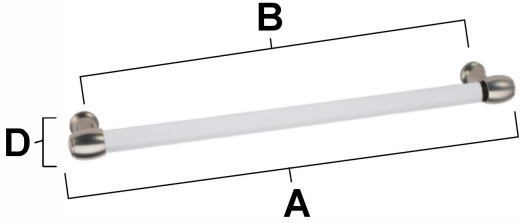

**SPECIFICATIONS**

**Acrylic Royal**

- FEATURES**  
 Contemporary styling  
 Multiple finishes  
 Concealed installation

**WARRANTY**  
 Limited lifetime

- FINISHES**  
 Polished Brass (PB)  
 Polished Brass/Non-lacquered (PB/NL)  
 Polished Chrome (PC)  
 Matte Black (MB)  
 Satin Brass (SB)  
 Polished Nickel (PN)  
 Satin Nickel (SN)

**MATERIAL**  
 Brass

**PRODUCT SHEET**

**NOT RECOMENDED  
 FOR APPLIANCES  
 ACRYLIC WILL BREAK**

Item#	A	B	C	D	E
D870-12	13 1/8"	12"	7/8"	2 7/8"	3/4"
D870-18	19 1/8"	18"	7/8"	2 7/8"	3/4"

- KEY:**  
 A - Overall Length  
 B - Center to Center  
 C - Handle Width  
 D - Projection  
 E - Mount Length and Width