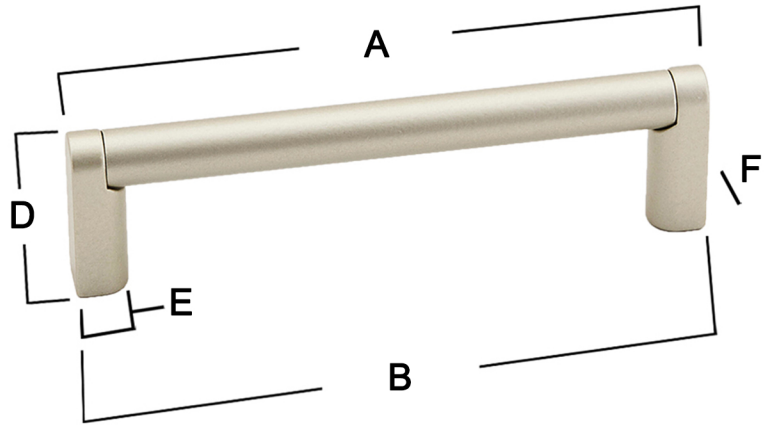

**PRODUCT SHEET**

**SPECIFICATIONS**

**ALTA MODA  
PULLS**

**FEATURES**

- Transitional styling
- Multiple finishes
- Concealed installation

**WARRANTY**

Limited lifetime

**FINISHES**

- Matte Black (MB)
- Champagne (CHP)
- Matte Nickel (MN)
- Champagne/Matte Black (CHP/MB)
- Matte Nickel/Matte Black (MN/MB)

**MATERIAL**

Aluminum

Item#	A	B	C	D	E(L)	F(W)
A2804-3	3 15/32"	3"	25/64"	1 9/64"	25/64"	25/64"
A2804-35	3 31/32"	3 1/2"	25/64"	1 9/64"	25/64"	25/64"
A2804-4	4 15/32"	4"	25/64"	1 9/64"	25/64"	25/64"
A2804-6	6 15/32"	6"	25/64"	1 9/64"	25/64"	25/64"
A2804-8	8 15/32"	8"	25/64"	1 9/64"	25/64"	25/64"
A2804-12	12 15/32"	12"	25/64"	1 9/64"	25/64"	25/64"
A2804-18	18 15/32"	18"	25/64"	1 9/64"	25/64"	25/64"

**KEY :**

- A Overall Length
- B Center to Center
- C Bar Width
- D Projection
- E Mount Length
- F Mount Width

NOTE: Dimensions and specifications are subject to change without notice.