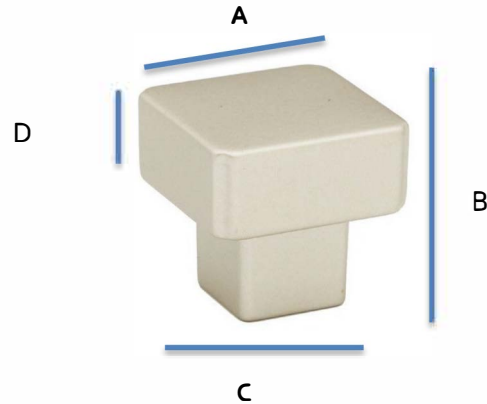

SPECIFICATIONS

QUADRATO
Square Smooth Knob

FEATURES

Modern styling
Multiple finishes
Concealed installation

WARRANTY

Limited lifetime

FINISHES

Champagne (CHP)
Champagne/Matte Black (CHP/MB)
Matte Black (MB)
Matte Nickel (MN)
Matte Nickel/Matte Black (MN/MB)

Item#	A	B	C	D
A2855	1 1/4"	1 -3/16"	5/8"	9/16"

KEY:

A - Overall Length
B - Projection
C - Base Width
D - Top Length

NOTE: Dimensions and specifications are subject to change without notice.

MATERIAL

Aluminum – Made in Italy