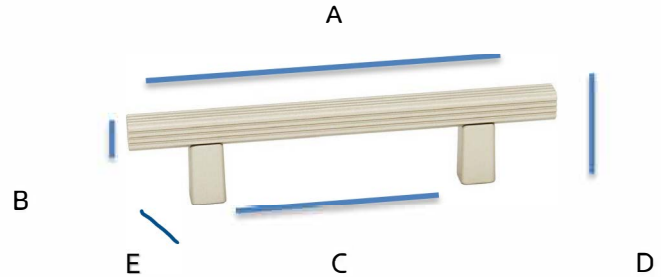

SPECIFICATIONS

Quadrato

Pull Grooved Bar

FEATURES

- Modern styling
- Multiple finishes
- Concealed installation

WARRANTY

Limited lifetime

FINISHES

- Champagne (CHP)
- Champagne/Matte Black (CHP/MB)
- Matte Black (MB)
- Matte Nickel (MN)
- Matte Nickel/Matte Black (MN/MB)

MATERIAL

Aluminum – Made in Italy

Item#	A	B	C	D	E
A2905-3	4 31/32"	7/16"	3"	13/16"	7/16"
A2905-35	5 7/16 "	7/16"	3 1/2"	13/16"	7/16"
A2905-4	5 31/32"	7/16"	4"	13/16"	7/16"
A2905-6	7 31/32"	7/16"	6"	13/16"	7/16"
A2905-8	9 31/32"	7/16"	8"	13/16"	7/16"
A2905-12	13 31/32"	7/16"	12"	13/16"	7/16"
A2905-18	19 31/32"	7/16"	18"	13/16"	7/16"

KEY:

- A - Overall Length
- B - Width
- C - Center to Center
- D - Projection
- E - Base Width

NOTE: Dimensions and specifications are subject to change without notice.