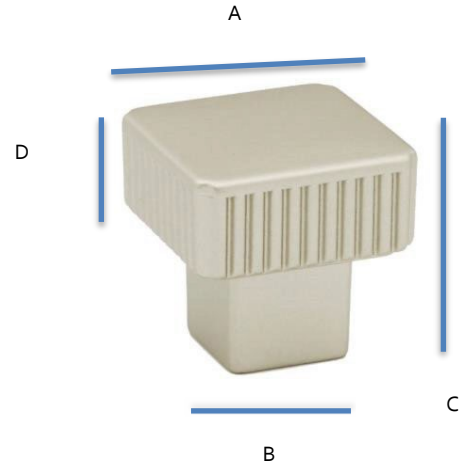

**SPECIFICATIONS**

**Quadrato**  
Square Grooved Knob

**FEATURES**

- Modern styling
- Multiple finishes
- Concealed installation

**WARRANTY**

Limited lifetime

**FINISHES**

- Champagne (CHP)
- Champagne/Matte Black (CHP/MB)
- Matte Black (MB)
- Matte Nickel (MN)
- Matte Nickel/Matte Black (MN/MB)

**MATERIAL**

Aluminum – Made in Italy

Item#	A	B	C	D
A2955	1 1/4"	5/8"	1-3/16"	9/16"

**KEY:**

- A - Overall Length
- B - Base width
- C - Projection
- D - Top Length

NOTE: Dimensions and specifications are subject to change without notice.