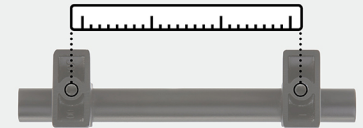

## Knobs

## Pulls

*Actual finishes may vary slightly due to differences in computer display settings.*

- A** BP36601MB  
1-1/4in (32mm) Length
- B** BP36602MB  
1-1/2in (38mm) Length
- C** BP36600FB  
3in (76mm) CTC
- D** BP36605MB  
3-3/4in (96mm) CTC
- E** BP36606MB  
5-1/16in (128mm) CTC
- F** BP36607MB  
6-5/16in (160mm) CTC

### Center-to-Center (CTC)

Distance between screw holes