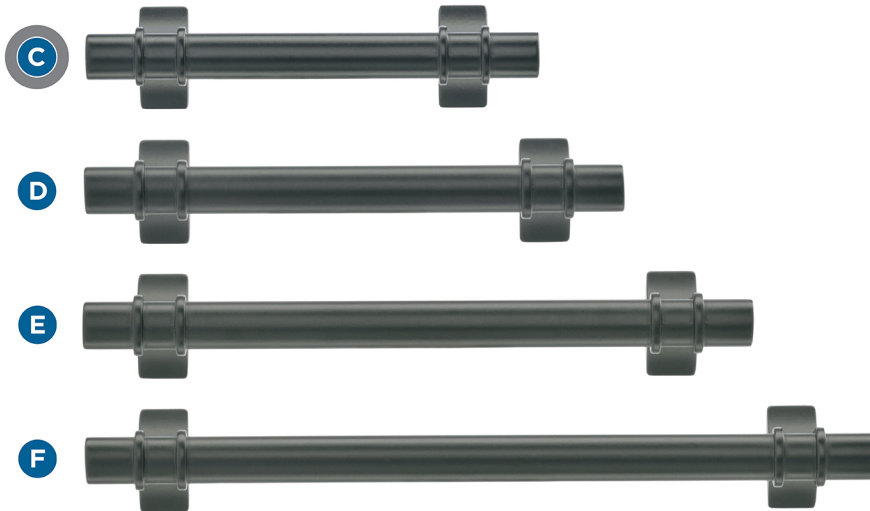

# Davenport

**FINISH SHOWN:** Matte Black

*Products sold separately.*

## Pulls

*Actual finishes may vary slightly due to differences in computer display settings.*

- A** BP36601MB  
1-1/4in (32mm) Length
- B** BP36602MB  
1-1/2in (38mm) Length
- C** BP36600FB  
3in (76mm) CTC
- D** BP36605MB  
3-3/4in (96mm) CTC
- E** BP36606MB  
5-1/16in (128mm) CTC
- F** BP36607MB  
6-5/16in (160mm) CTC

### Center-to-Center (CTC)

Distance between screw holes

## Coordinating Bath Accessories: Just a Sampling

Towel Bars:  
18in & 24in CTC

Towel Ring (not shown)

Tissue Roll Holder

Robe Hook

Double Duty:  
**Think Beyond  
the Bath**

- Master closets
- Entryways
- Laundry rooms