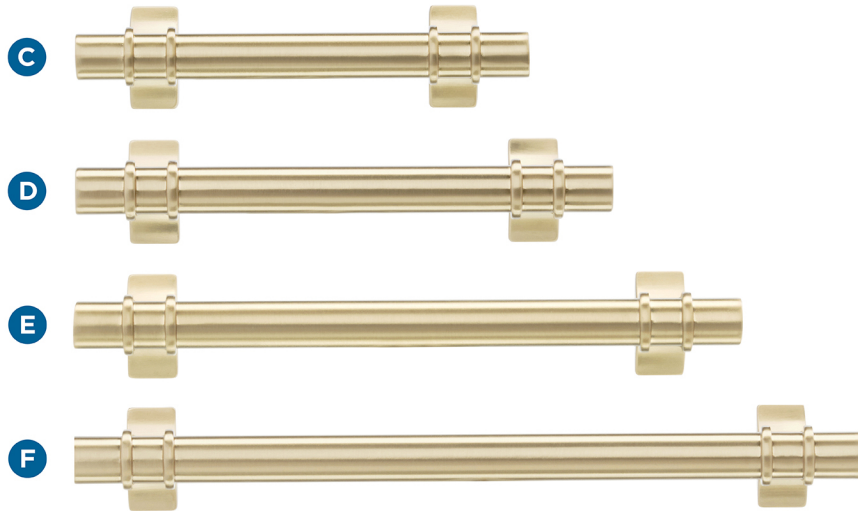

Amerock

Davenport

FINISH SHOWN: Champagne Bronze

Products sold separately.

Knobs

Pulls

Actual finishes may vary slightly due to differences in computer display settings.

- A** BP36601CZ
1-1/4in (32mm) Length
- B** BP36602CZ
1-1/2in (38mm) Length
- C** BP36600CZ
3in (76mm) CTC
- D** BP36605CZ
3-3/4in (96mm) CTC
- E** BP36606CZ
5-1/16in (128mm) CTC
- F** BP36607CZ
6-5/16in (160mm) CTC

Center-to-Center (CTC)

Distance between screw holes

Stay-Put Placement

Small spikes on the base help ensure knobs will not rotate from the **desired orientation**.

Coordinating Bath Accessories: Just a Sampling

Towel Bars:
18in & 24in CTC

Towel Ring (not shown)

Tissue Roll Holder

Robe Hook

Double Duty:
**Think Beyond
the Bath**

- Master closets
- Entryways
- Laundry rooms