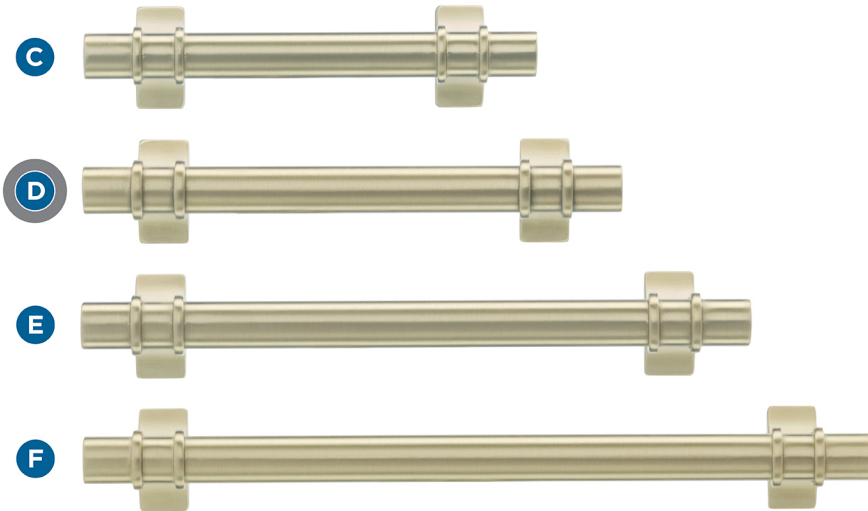

## Knobs

## Pulls

*Actual finishes may vary slightly due to differences in computer display settings.*

- A** BP36601BBZ  
1-1/4in (32mm) Length
- B** BP36602BBZ  
1-1/2in (38mm) Length
- C** BP36600BBZ  
3in (76mm) CTC
- D** BP36605BBZ  
3-3/4in (96mm) CTC
- E** BP36606BBZ  
5-1/16in (128mm) CTC
- F** BP36607BBZ  
6-5/16in (160mm) CTC

### Center-to-Center (CTC)

Distance between screw holes

## Coordinating Bath Accessories: Just a Sampling

Towel Bars:  
18in & 24in CTC

Towel Ring (not shown)

Tissue Roll Holder

Robe Hook

Double Duty:  
**Think Beyond  
the Bath**

- Master closets
- Entryways
- Laundry rooms