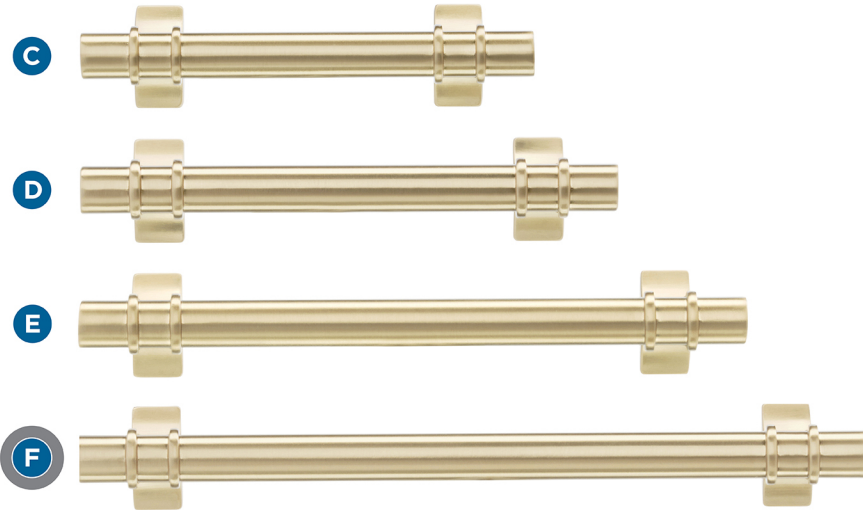

Amerock

Davenport

FINISH SHOWN: Champagne Bronze

Products sold separately.

Knobs

Pulls

Actual finishes may vary slightly due to differences in computer display settings.

- A** BP36601CZ
1-1/4in (32mm) Length
- B** BP36602CZ
1-1/2in (38mm) Length
- C** BP36600CZ
3in (76mm) CTC
- D** BP36605CZ
3-3/4in (96mm) CTC
- E** BP36606CZ
5-1/16in (128mm) CTC
- F** BP36607CZ
6-5/16in (160mm) CTC

Center-to-Center (CTC)
Distance between screw holes

Stay-Put Placement

Small spikes on the base help ensure knobs will not rotate from the **desired orientation**.

Coordinating Bath Accessories: Just a Sampling

Towel Bars:
18in & 24in CTC

Towel Ring (not shown)

Tissue Roll Holder

Robe Hook

Double Duty:
**Think Beyond
the Bath**

- Master closets
- Entryways
- Laundry rooms