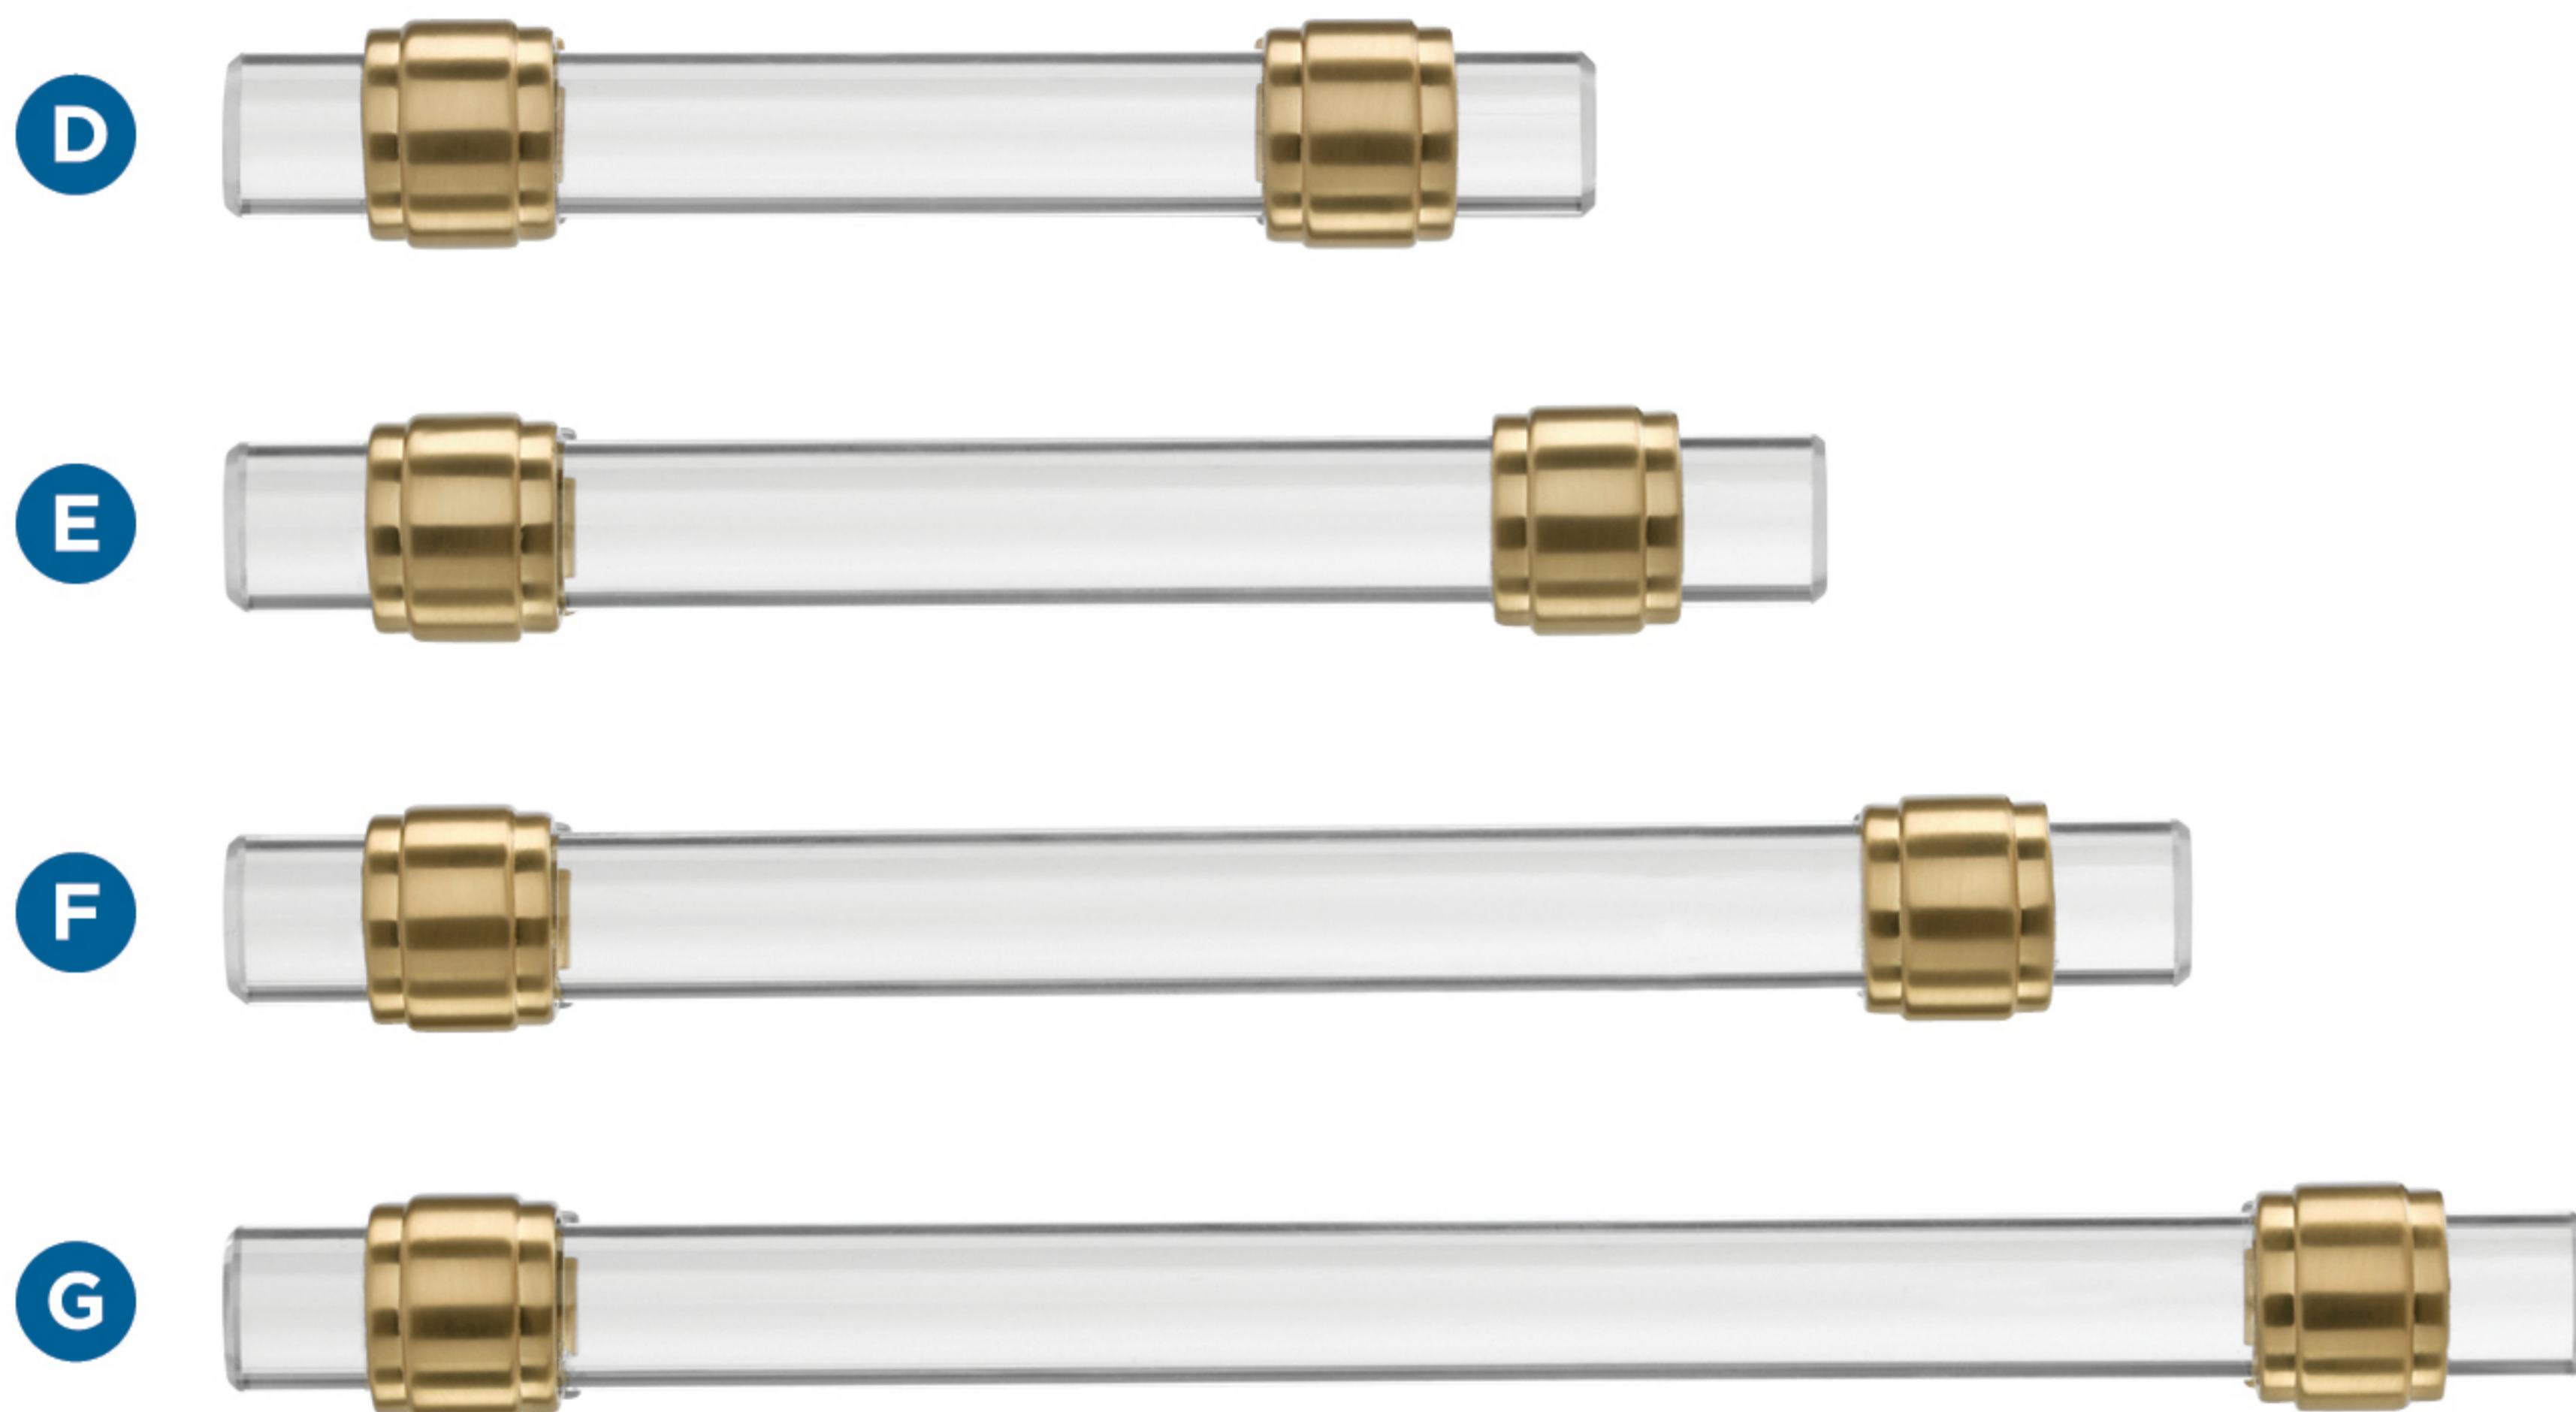

Glacio

FINISH SHOWN: Clear (body) & Champagne Bronze (posts)

Products sold separately.

Knobs

Pulls

Actual finishes may vary slightly due to differences in computer display settings.

- A** BP36651CCZ
1-3/4in (44mm) Length
- B** BP36652CCZ
1-3/4in (44mm) Diameter
- C** BP36653CCZ
1-3/8in (35mm) Length
- D** BP36659CCZ
3in (76mm) CTC
- E** BP36654CCZ
3-3/4in (96mm) CTC
- F** BP36655CCZ
5-1/16in (128mm) CTC
- G** BP36656CCZ
6-5/16in (160mm) CTC

Center-to-Center (CTC)
Distance between screw holes

Coordinating Bath Accessories: Just a Sampling

Towel Bars:
8in, 18in & 24in CTC

Towel Ring (not shown)

Tissue Roll Holder

Robe Hook

Double Duty:
**Think Beyond
the Bath**