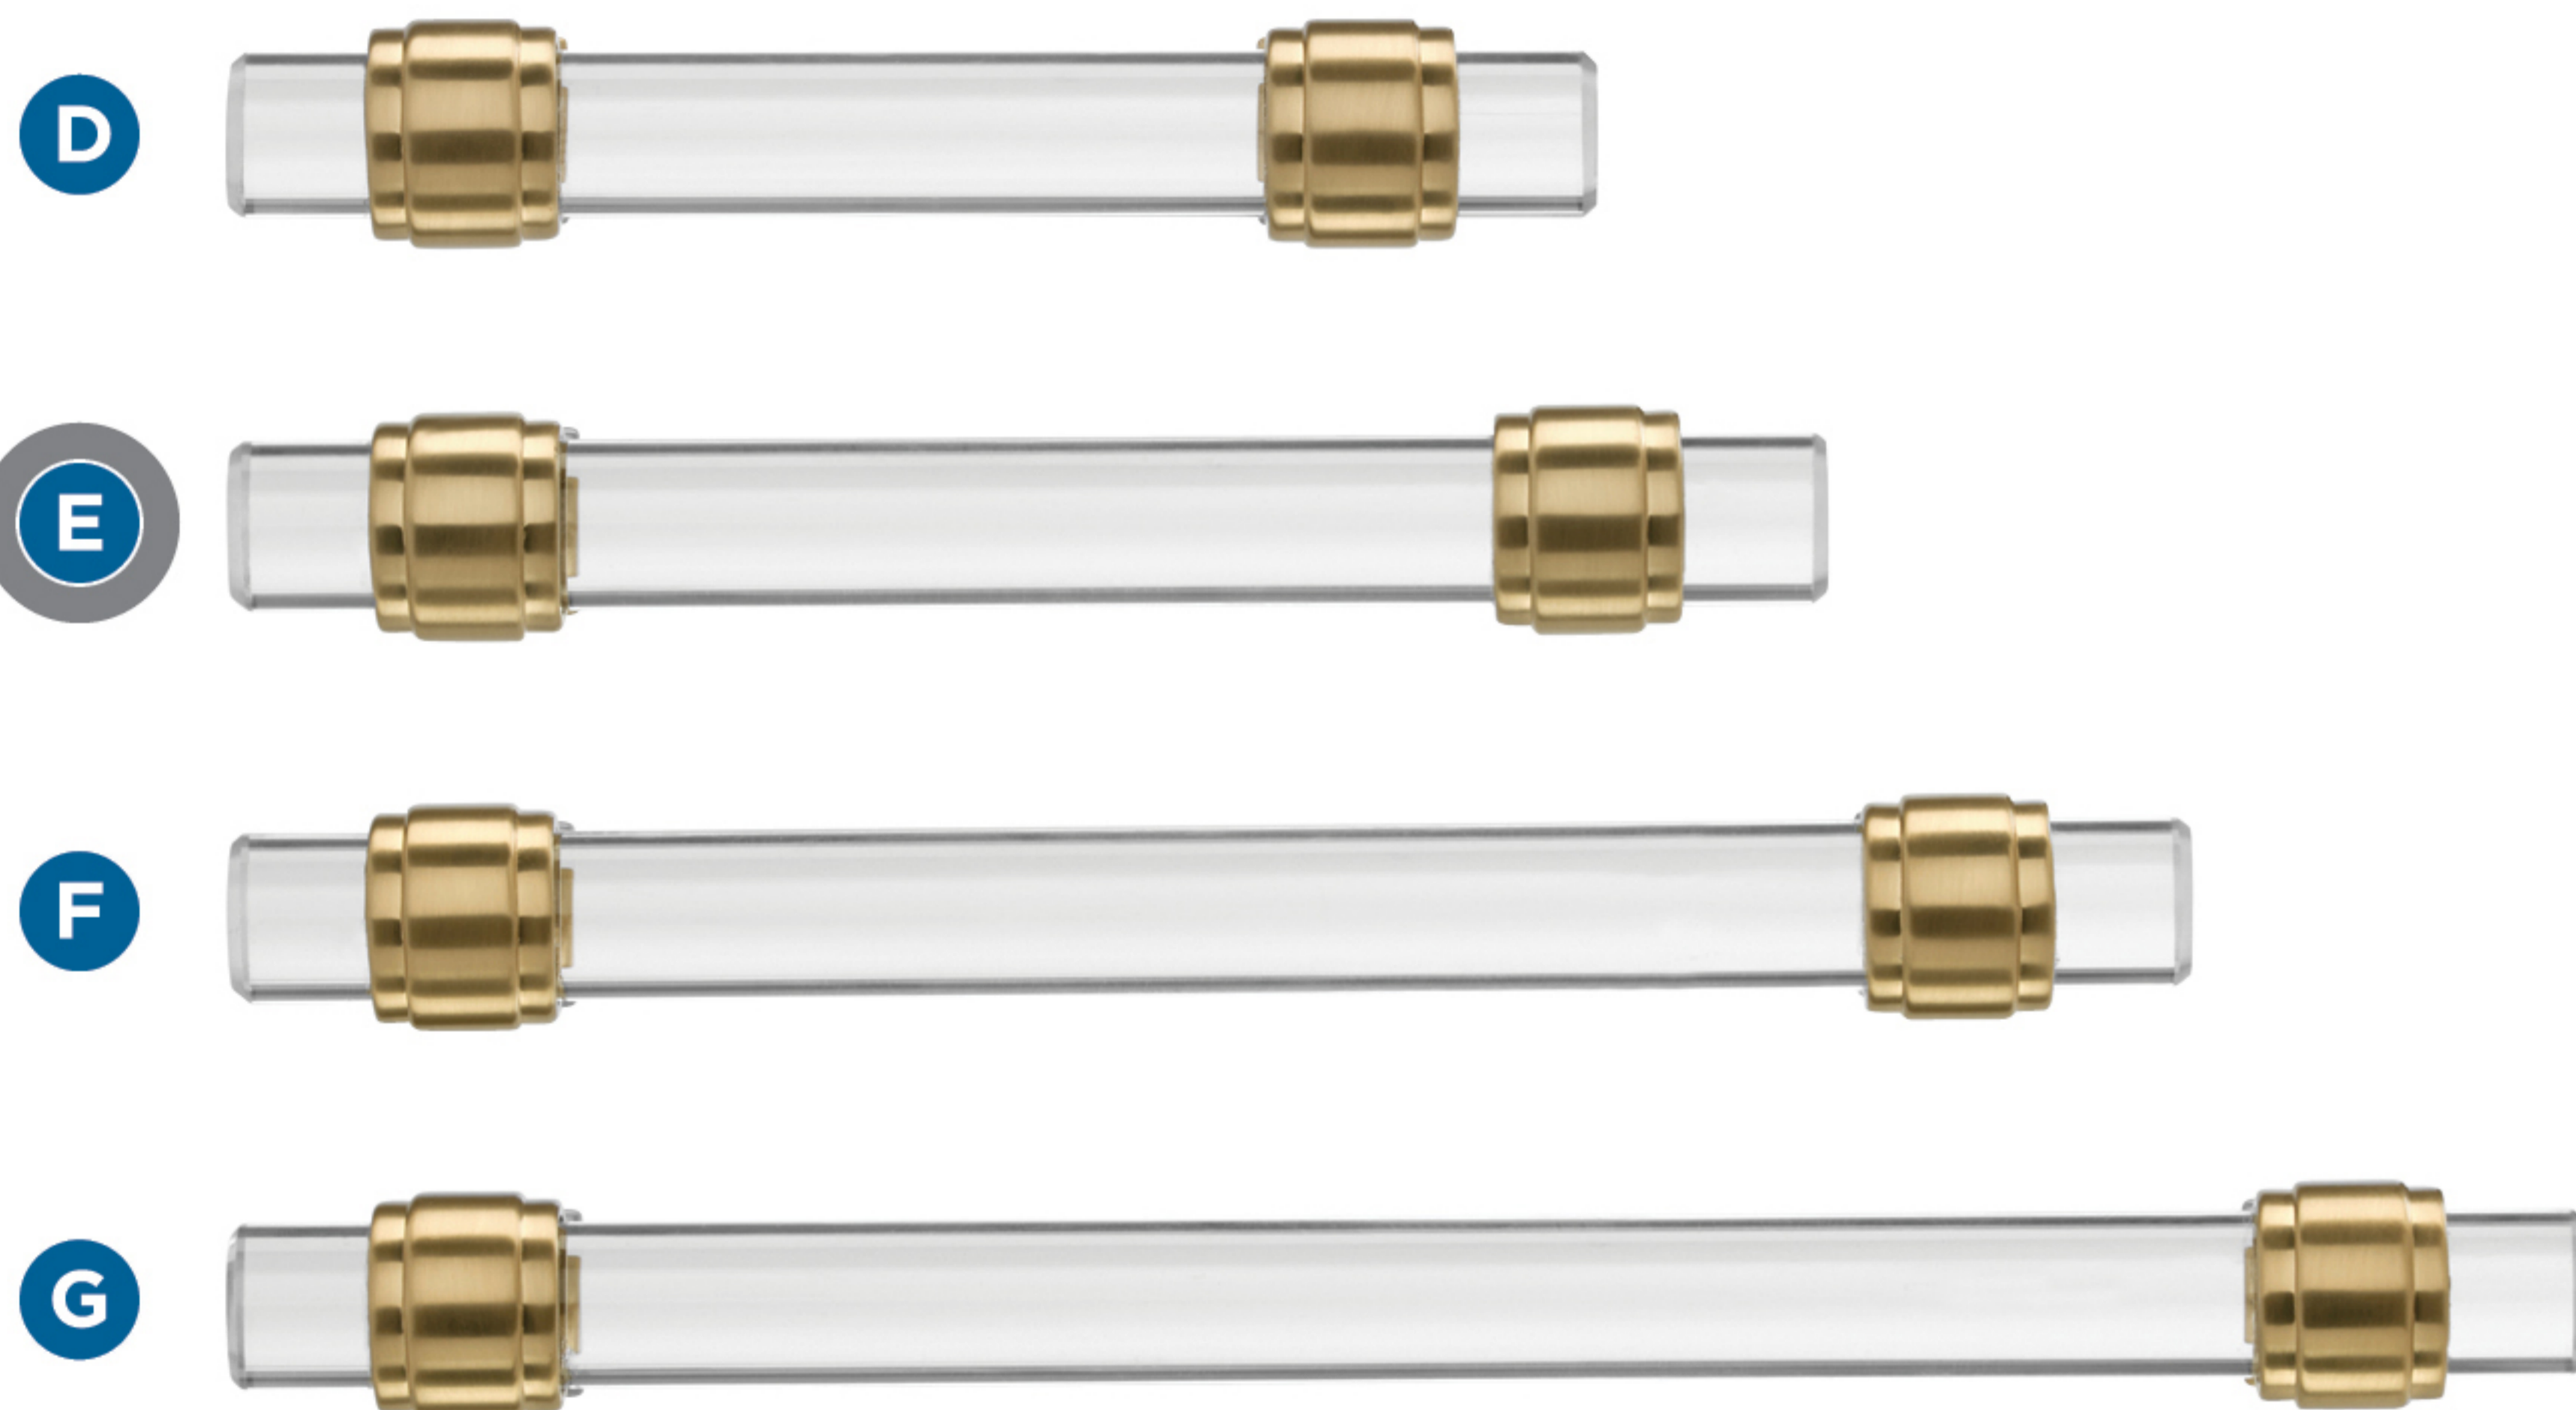

Glacio

FINISH SHOWN: Clear (body) & Champagne Bronze (posts)

Products sold separately.

Knobs

Pulls

- A** BP36651CCZ
1-3/4in (44mm) Length
- B** BP36652CCZ
1-3/4in (44mm) Diameter
- C** BP36653CCZ
1-3/8in (35mm) Length
- D** BP36659CCZ
3in (76mm) CTC
- E** BP36654CCZ
3-3/4in (96mm) CTC
- F** BP36655CCZ
5-1/16in (128mm) CTC
- G** BP36656CCZ
6-5/16in (160mm) CTC

Center-to-Center (CTC)
Distance between screw holes

Actual finishes may vary slightly due to differences in computer display settings.

Coordinating Bath Accessories: Just a Sampling

Towel Bars:
8in, 18in & 24in CTC

Towel Ring (not shown)

Tissue Roll Holder

Robe Hook

Double Duty:
**Think Beyond
the Bath**

- Master closets
- Entryways
- Laundry rooms