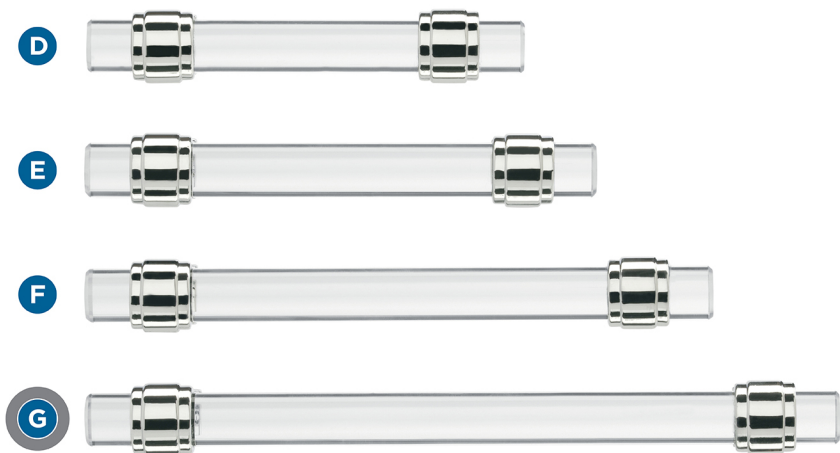

Amerock

Glacio

FINISH SHOWN: Clear (body) & Polished Chrome (posts)

Products sold separately.

Knobs

Pulls

Actual finishes may vary slightly due to differences in computer display settings.

- A** BP36651C26
1-3/4in (44mm) Length
- B** BP36652C26
1-3/4in (44mm) Diameter
- C** BP36653C26
1-3/8in (35mm) Length
- D** BP36659C26
3in (76mm) CTC
- E** BP36654C26
3-3/4in (96mm) CTC
- F** BP36655C26
5-1/16in (128mm) CTC
- G** BP36656C26
6-5/16in (160mm) CTC

Center-to-Center (CTC)

Distance between screw holes

Coordinating Bath Accessories: Just a Sampling

Towel Bars:
8in, 18in & 24in CTC

Towel Ring (not shown)

Tissue Roll Holder

Robe Hook

Double Duty:
**Think Beyond
the Bath**