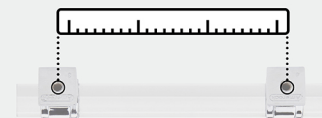

## Pulls

*Actual finishes may vary slightly due to differences in computer display settings.*

- A** BP36651C26  
1-3/4in (44mm) Length
- B** BP36652C26  
1-3/4in (44mm) Diameter
- C** BP36653C26  
1-3/8in (35mm) Length
- D** BP36659C26  
3in (76mm) CTC
- E** BP36654C26  
3-3/4in (96mm) CTC
- F** BP36655C26  
5-1/16in (128mm) CTC
- G** BP36656C26  
6-5/16in (160mm) CTC

### Center-to-Center (CTC)

Distance between screw holes