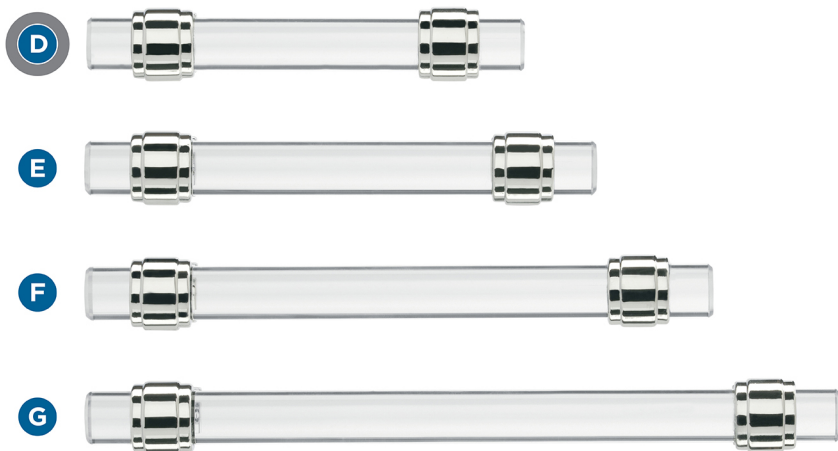

# Glacio

**FINISH SHOWN:** Clear (body) & Polished Chrome (posts)

*Products sold separately.*

## Knobs

## Pulls

*Actual finishes may vary slightly due to differences in computer display settings.*

- A** BP36651C26  
1-3/4in (44mm) Length
- B** BP36652C26  
1-3/4in (44mm) Diameter
- C** BP36653C26  
1-3/8in (35mm) Length
- D** BP36659C26  
3in (76mm) CTC
- E** BP36654C26  
3-3/4in (96mm) CTC
- F** BP36655C26  
5-1/16in (128mm) CTC
- G** BP36656C26  
6-5/16in (160mm) CTC

### Center-to-Center (CTC)

Distance between screw holes