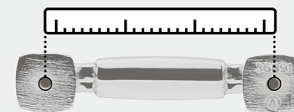

## Cup Pull

## Pulls

Actual finishes may vary slightly due to differences in computer display settings.

**A** BP1128726  
1-1/4in (32mm) Length

**B** BP2243926  
5-1/16in (128mm) CTC

**C** BP3689126  
3in (76mm) CTC

**D** BP3688726  
3-3/4in (96mm) CTC

**E** BP3688826  
5-1/16in (128mm) CTC

**F** BP3688926  
6-5/16in (160mm) CTC

**G** BP3689026  
8-13/16in (224mm) CTC