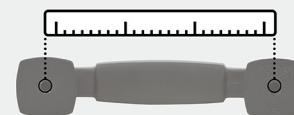

Stature

FINISH SHOWN: Matte Black

Products sold separately.

Knob

A

Cup Pull

B

Pulls

C

D

E

F

G

Actual finishes may vary slightly due to differences in computer display settings.

- A** BP11287FB
1-1/4in (32mm) Length
- B** BP22439FB
5-1/16in (128mm) CTC
- C** BP36891FB
3in (76mm) CTC
- D** BP36887FB
3-3/4in (96mm) CTC
- E** BP36888FB
5-1/16in (128mm) CTC
- F** BP36889FB
6-5/16in (160mm) CTC
- G** BP36890FB
8-13/16in (224mm) CTC

Center-to-Center (CTC)

Distance between screw holes

Stay-Put Placement

Small spikes on the base help ensure knobs will not rotate from the **desired orientation**.

Coordinating Bath Accessories: Just a Sampling

Towel Bars:
18in & 24in CTC

Towel Ring (not shown)

Tissue Roll Holder

Robe Hook

Double Duty:
**Think Beyond
the Bath**

- Master closets
- Entryways
- Laundry rooms