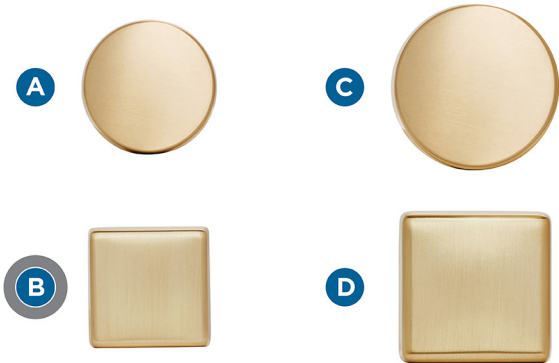

Amerock

Blackrock™

FINISH SHOWN: Champagne Bronze

Products sold separately.

Knobs