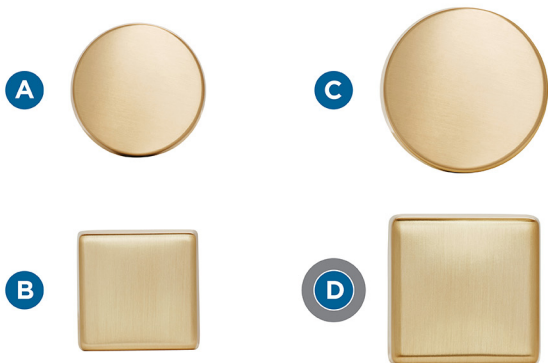

Amerock

Blackrock™

FINISH SHOWN: Champagne Bronze

Products sold separately.

Knobs

Pendant

Pulls

Center-to-Center (CTC)

Distance between screw holes

- A** BP55270CZ
1-5/16in (33mm) Diameter
- B** BP55271CZ
1-3/16in (30mm) Length
- C** BP55272CZ
1-5/8in (41mm) Diameter
- D** BP55273CZ
1-1/2in (38mm) Length
- E** BP55274CZ
1-13/16in (46mm) Length
- F** BP55275CZ
3in (76mm) CTC
- G** BP55276CZ
3-3/4in (96mm) CTC
- H** BP55277CZ
5-1/16in (128mm) CTC
- I** BP55278CZ
6-5/16in (160mm) CTC

Stay-Put Placement

Small spikes on the base help ensure knobs will not rotate from the **desired orientation**.

Coordinating Bath Accessories

BLACKROCK

- Towel Bars (*shown*)
- Towel Ring
- Tissue Roll Holder
- Robe Hook (*shown*)