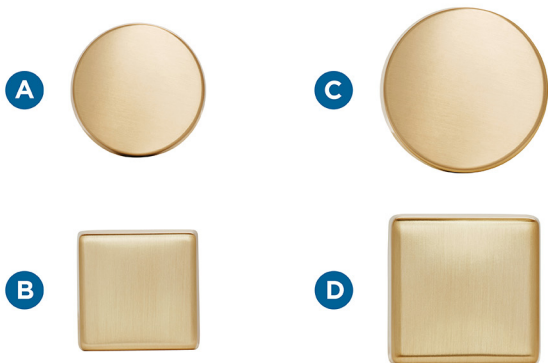

Amerock

Blackrock™

FINISH SHOWN: Champagne Bronze

Products sold separately.

Knobs