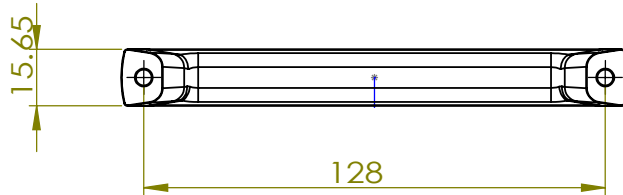

A-A

PART NO. 2620-1BPN-P	MATERIAL ZINC	DATE 5-2021	
COLLECTION BROOKRIDGE	DESCRIPTION BROOKRIDGE 128MM CC BRUSHED NICKEL PULL	PROPRIETARY AND CONFIDENTIAL THE INFORMATION CONTAINED IN THIS DRAWING IS THE SOLE PROPERTY OF BERENSON CORP. ANY REPRODUCTION IN PART OR AS A WHOLE WITHOUT THE WRITTEN PERMISSION OF BERENSON CORP IS PROHIBITED.	
UNIT OF MEASURE MILLIMETERS			