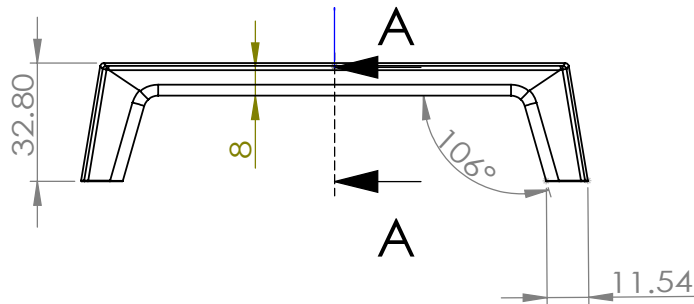

A-A

PART NO. 2620-1BPN-P	MATERIAL ZINC	DATE 5-2021	
COLLECTION BROOKRIDGE	DESCRIPTION BROOKRIDGE 128MM CC BRUSHED NICKEL PULL	PROPRIETARY AND CONFIDENTIAL THE INFORMATION CONTAINED IN THIS DRAWING IS THE SOLE PROPERTY OF BERENSON CORP. ANY REPRODUCTION IN PART OR AS A WHOLE WITHOUT THE WRITTEN PERMISSION OF BERENSON CORP IS PROHIBITED.	
UNIT OF MEASURE MILLIMETERS			