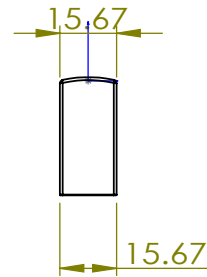

A-A

PART NO. 2620-1BPN-P	MATERIAL ZINC	DATE 5-2021	
COLLECTION BROOKRIDGE	DESCRIPTION BROOKRIDGE 128MM CC BRUSHED NICKEL PULL	PROPRIETARY AND CONFIDENTIAL THE INFORMATION CONTAINED IN THIS DRAWING IS THE SOLE PROPERTY OF BERENSON CORP. ANY REPRODUCTION IN PART OR AS A WHOLE WITHOUT THE WRITTEN PERMISSION OF BERENSON CORP IS PROHIBITED.	
UNIT OF MEASURE MILLIMETERS			