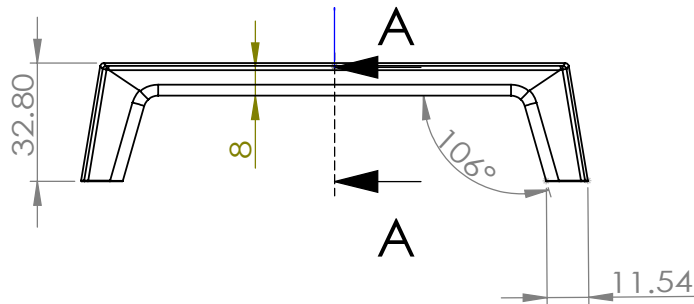

A-A

PART NO. 2624-1MDB-P	MATERIAL ZINC	DATE 5-2021	
COLLECTION BROOKRIDGE	DESCRIPTION BROOKRIDGE 128MM CC MODERN BRUSHED GOLD PULL	<small>PROPRIETARY AND CONFIDENTIAL</small> THE INFORMATION CONTAINED IN THIS DRAWING IS THE SOLE PROPERTY OF BERENSON CORP. ANY REPRODUCTION IN PART OR AS A WHOLE WITHOUT THE WRITTEN PERMISSION OF BERENSON CORP IS PROHIBITED.	
UNIT OF MEASURE MILLIMETERS			