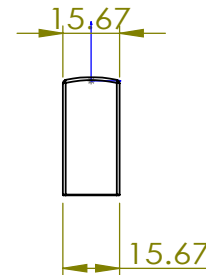

A-A

PART NO. 2624-1MDB-P	MATERIAL ZINC	DATE 5-2021	
COLLECTION BROOKRIDGE	DESCRIPTION BROOKRIDGE 128MM CC MODERN BRUSHED GOLD PULL	<small>PROPRIETARY AND CONFIDENTIAL</small> THE INFORMATION CONTAINED IN THIS DRAWING IS THE SOLE PROPERTY OF BERENSON CORP. ANY REPRODUCTION IN PART OR AS A WHOLE WITHOUT THE WRITTEN PERMISSION OF BERENSON CORP IS PROHIBITED.	
UNIT OF MEASURE MILLIMETERS			