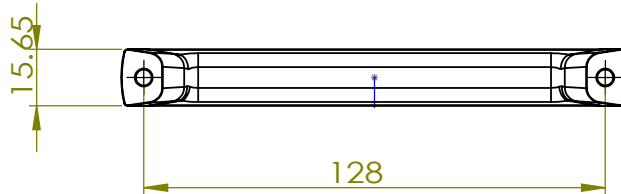

A-A

PART NO. 2624-1MDB-P	MATERIAL ZINC	DATE 5-2021	
COLLECTION BROOKRIDGE	DESCRIPTION BROOKRIDGE 128MM CC MODERN BRUSHED GOLD PULL	<small>PROPRIETARY AND CONFIDENTIAL</small> THE INFORMATION CONTAINED IN THIS DRAWING IS THE SOLE PROPERTY OF BERENSON CORP. ANY REPRODUCTION IN PART OR AS A WHOLE WITHOUT THE WRITTEN PERMISSION OF BERENSON CORP IS PROHIBITED.	
UNIT OF MEASURE MILLIMETERS			