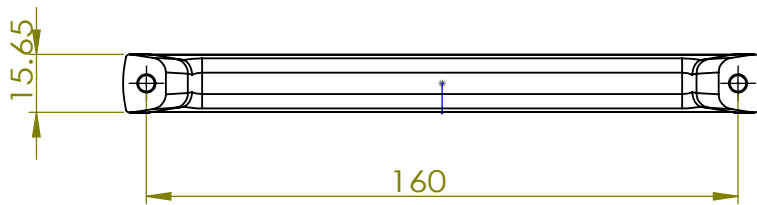

A-A

186 grams

PART NO. <b>2629-1MDB-P</b>	MATERIAL <b>ZINC</b>	DATE <b>5-2021</b>	
COLLECTION <b>BROOKRIDGE</b>	DESCRIPTION <b>BROOKRIDGE 160MM CC MODERN BRUSHED GOLD PULL</b>		
UNIT OF MEASURE <b>MILLIMETERS</b>	<small>PROPRIETARY AND CONFIDENTIAL</small> <b>THE INFORMATION CONTAINED IN THIS DRAWING IS THE SOLE PROPERTY OF BERENSON CORP. ANY REPRODUCTION IN PART OR AS A WHOLE WITHOUT THE WRITTEN PERMISSION OF BERENSON CORP IS PROHIBITED.</b>		