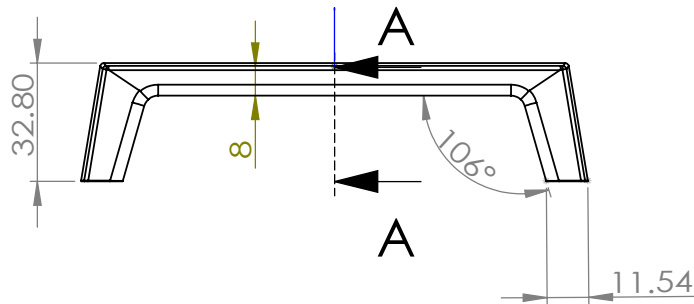

A-A

PART NO. 2651-1026-P	MATERIAL ZINC	DATE 5-2021	
COLLECTION BROOKRIDGE	DESCRIPTION BROOKRIDGE 128MM CC POLISHED CHROME PULL	<small>PROPRIETARY AND CONFIDENTIAL</small> THE INFORMATION CONTAINED IN THIS DRAWING IS THE SOLE PROPERTY OF BERENSON CORP. ANY REPRODUCTION IN PART OR AS A WHOLE WITHOUT THE WRITTEN PERMISSION OF BERENSON CORP IS PROHIBITED.	
UNIT OF MEASURE MILLIMETERS			