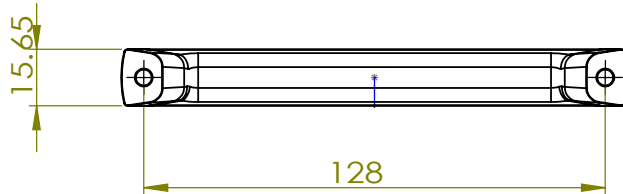

A-A

PART NO. 2651-1026-P	MATERIAL ZINC	DATE 5-2021	
COLLECTION BROOKRIDGE	DESCRIPTION BROOKRIDGE 128MM CC POLISHED CHROME PULL	<small>PROPRIETARY AND CONFIDENTIAL</small> THE INFORMATION CONTAINED IN THIS DRAWING IS THE SOLE PROPERTY OF BERENSON CORP. ANY REPRODUCTION IN PART OR AS A WHOLE WITHOUT THE WRITTEN PERMISSION OF BERENSON CORP IS PROHIBITED.	
UNIT OF MEASURE MILLIMETERS			