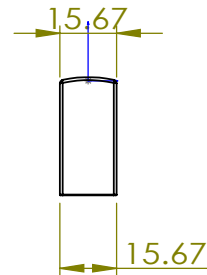

A-A

PART NO. 2651-1026-P	MATERIAL ZINC	DATE 5-2021	
COLLECTION BROOKRIDGE	DESCRIPTION BROOKRIDGE 128MM CC POLISHED CHROME PULL	<small>PROPRIETARY AND CONFIDENTIAL</small> THE INFORMATION CONTAINED IN THIS DRAWING IS THE SOLE PROPERTY OF BERENSON CORP. ANY REPRODUCTION IN PART OR AS A WHOLE WITHOUT THE WRITTEN PERMISSION OF BERENSON CORP IS PROHIBITED.	
UNIT OF MEASURE MILLIMETERS			