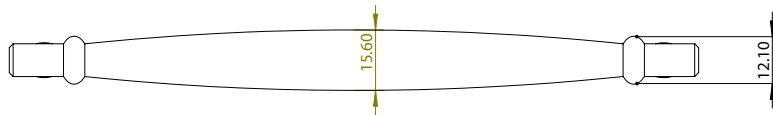

140 grams

PART NO. 4168-1055-P	MATERIAL ZINC	DATE 2-2024	
COLLECTION DIERDRA	DESCRIPTION DIERDRA 160MM CC MATTE BLACK PULL	<small>PROPRIETARY AND CONFIDENTIAL</small> THE INFORMATION CONTAINED IN THIS DRAWING IS THE SOLE PROPERTY OF BERENSON CORP. ANY REPRODUCTION IN PART OR AS A WHOLE WITHOUT THE WRITTEN PERMISSION OF BERENSON CORP IS PROHIBITED.	
UNIT OF MEASURE MILLIMETERS			