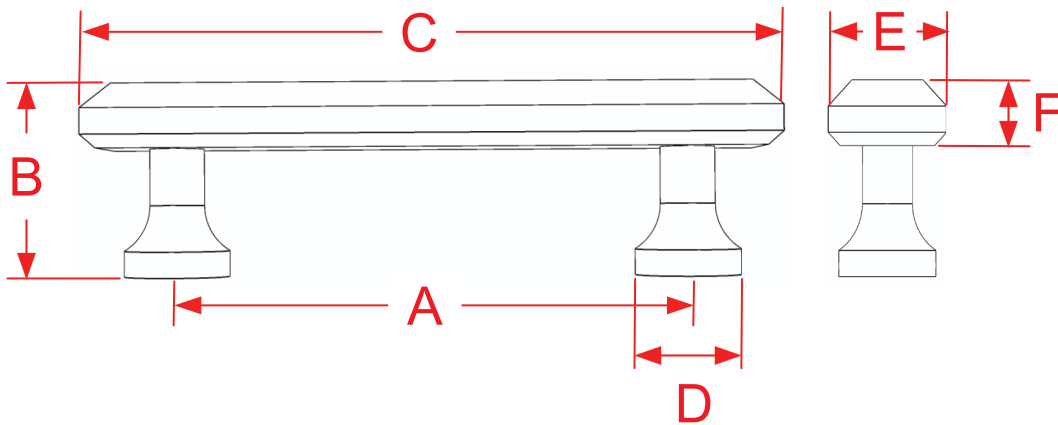

# 272 Series Cabinet Door & Appliance Pulls

Finishes for Life  
TARNISH-FREE GUARANTEED

Part #	A Center to Center	B Projection	C Overall	D Base	E Bar Width	F Bar Height
272-3	3.0000"	1.1250"	4.0000"	0.6250"	0.7500"	0.3750"
272-6	6.0000"	1.1250"	8.0000"	0.6250"	0.7500"	0.3750"
272-10	10.0000"	1.1250"	14.0000"	0.6250"	0.7500"	0.3750"