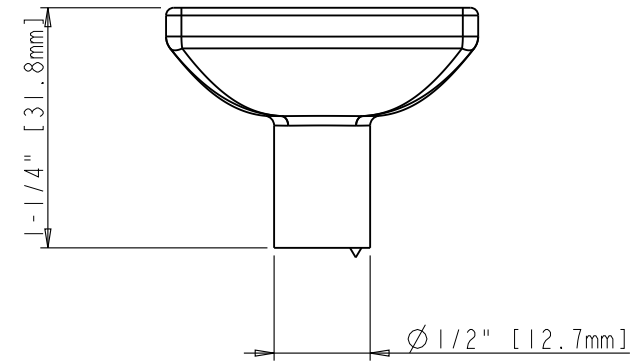

8-32 UNC ∇ 3/8" [10mm]

ACCESSORY:
SCREW: 8-32X1" 1PCS
BREAK AWAY SCREW: 8-32x45 1PCS
ALL SCREW MATERIAL: STEEL-SAE1006