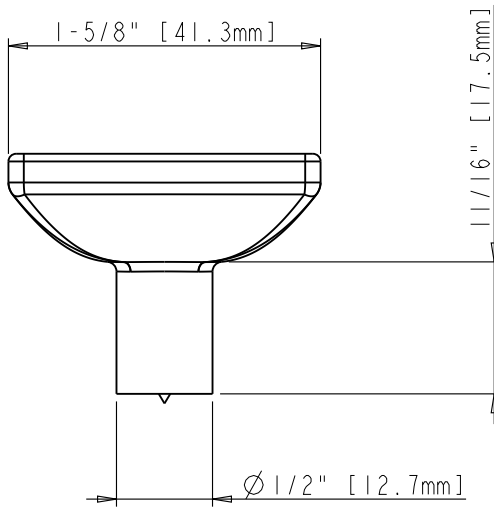

8-32 UNC ∇ 3/8" [10mm]

ACCESSORY:
SCREW: 8-32X1" 1PCS
BREAK AWAY SCREW: 8-32x45 1PCS
ALL SCREW MATERIAL: STEEL-SAE1006