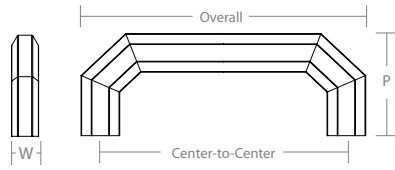

RIVIERA PULL

Product Code	C-to-C	Overall	Projection(P)	Width (W)
86614	3 1/2"	4"	1 1/2"	3/8"
86615	4"	4 1/2"	1 1/2"	3/8"
86616	5"	5 1/2"	1 1/2"	3/8"
86617	6"	6 1/2"	1 1/2"	3/8"
86618	8"	8 1/2"	1 1/2"	3/8"
86619	10"	10 1/2"	1 1/2"	3/8"
86620	12"	12 1/2"	1 1/2"	3/8"