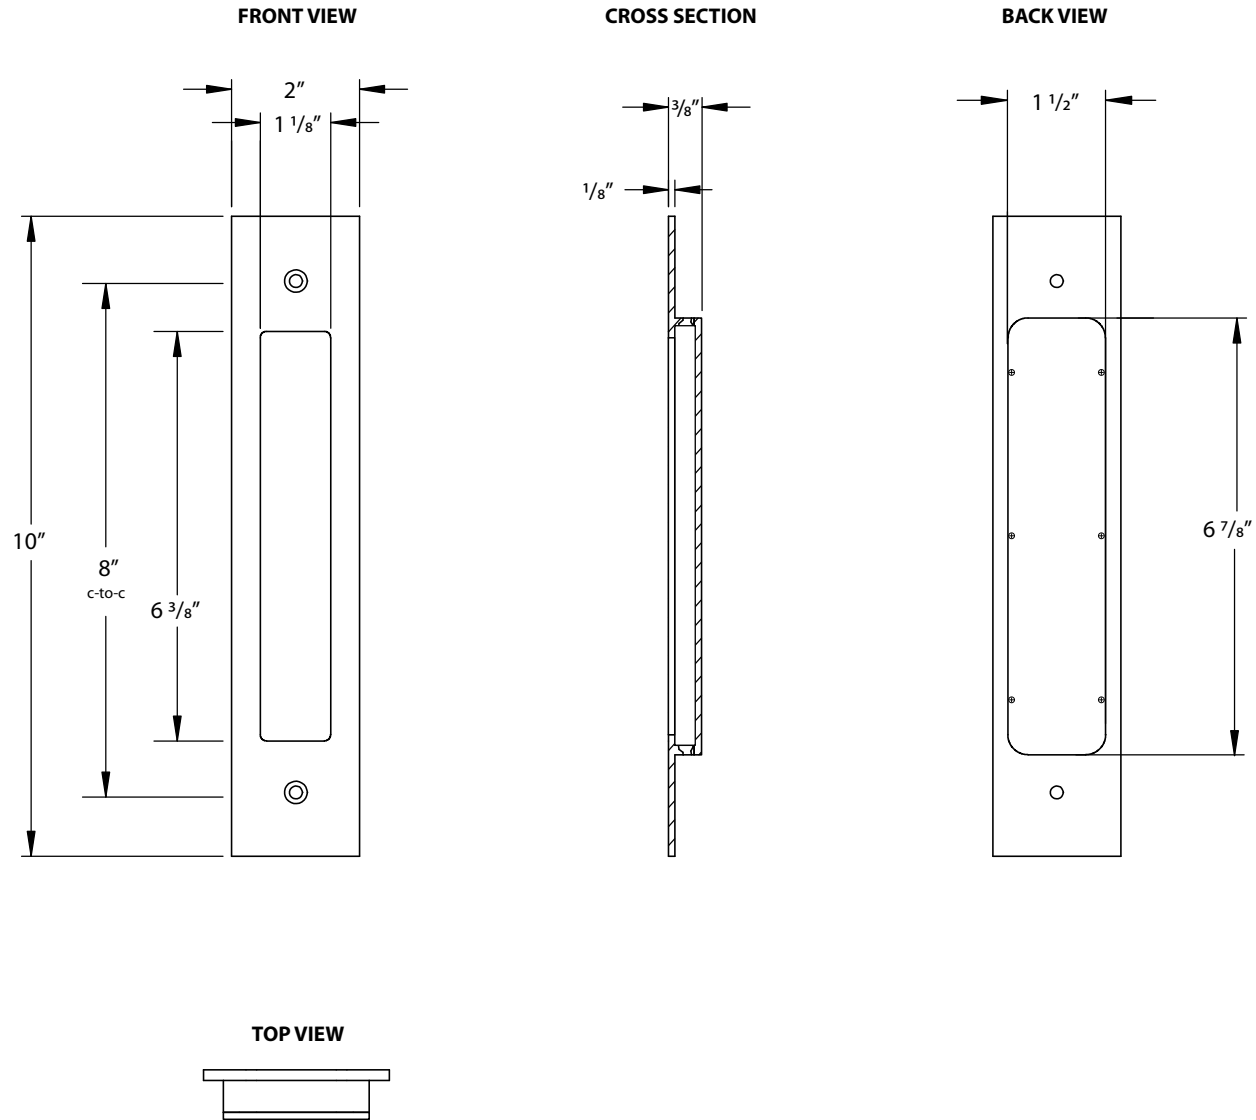

MODERN RECTANGULAR FLUSH PULL FOR DOOR PULL - 8" C-TO-C

*NOTE: NOT DRAWN TO SCALE.

221710

REV. 18A 12-04-18