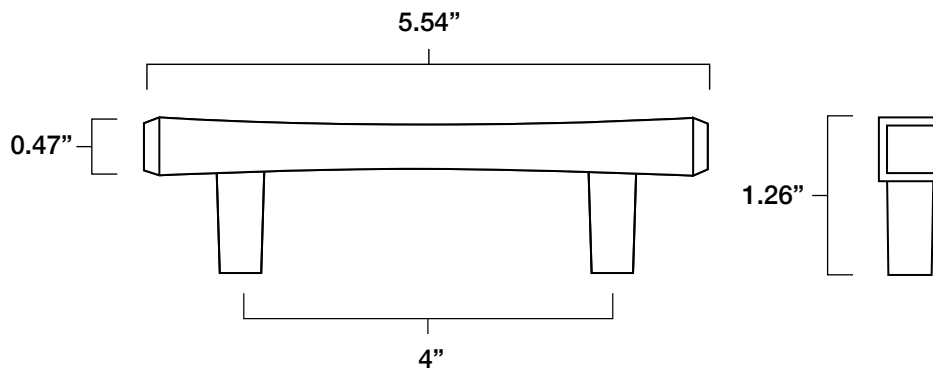

DIAMOND 4" CABINET PULL

Tech Spec

FINISH	SKU	ALSO INCLUDED
Matte Black Polished Nickel Satin Brass Weathered Nickel	D515-MB D515-PN D515-SB D515-WN	(2) 8-32, 1" Phillips head screws (2) 8-32, 1.75" Phillips head breakable screws