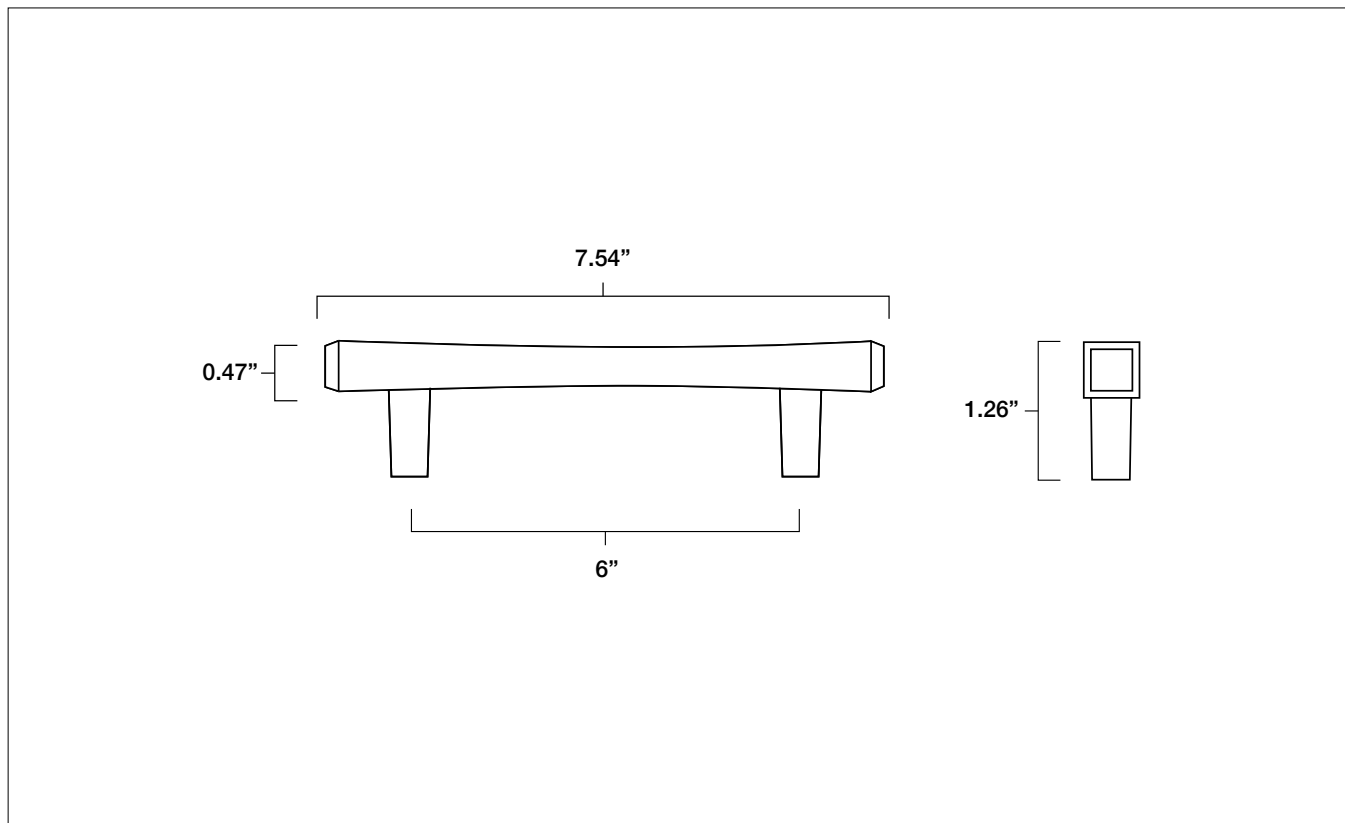

## DIAMOND 6" CABINET PULL

### Tech Spec

FINISH	SKU	ALSO INCLUDED
Matte Black Polished Nickel Satin Brass Weathered Nickel	D516-MB D516-PN D516-SB D516-WN	(2) 8-32, 1" Phillips head screws (2) 8-32, 1.75" Phillips head breakable screws