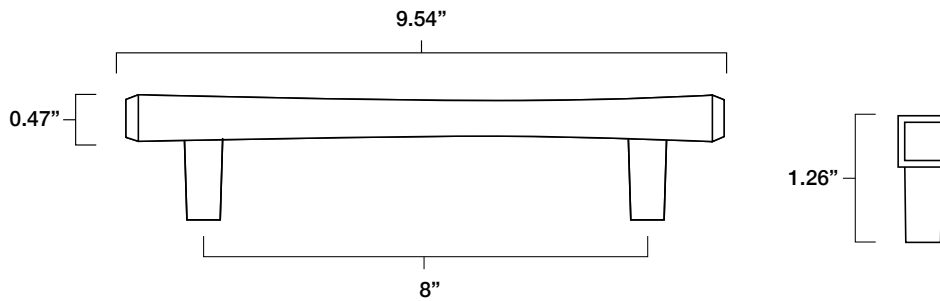

DIAMOND 8" CABINET PULL

Tech Spec

FINISH	SKU	ALSO INCLUDED
Matte Black Polished Nickel Satin Brass Weathered Nickel	D517-MB D517-PN D517-SB D517-WN	(2) 8-32, 1" Phillips head screws (2) 8-32, 1.75" Phillips head breakable screws