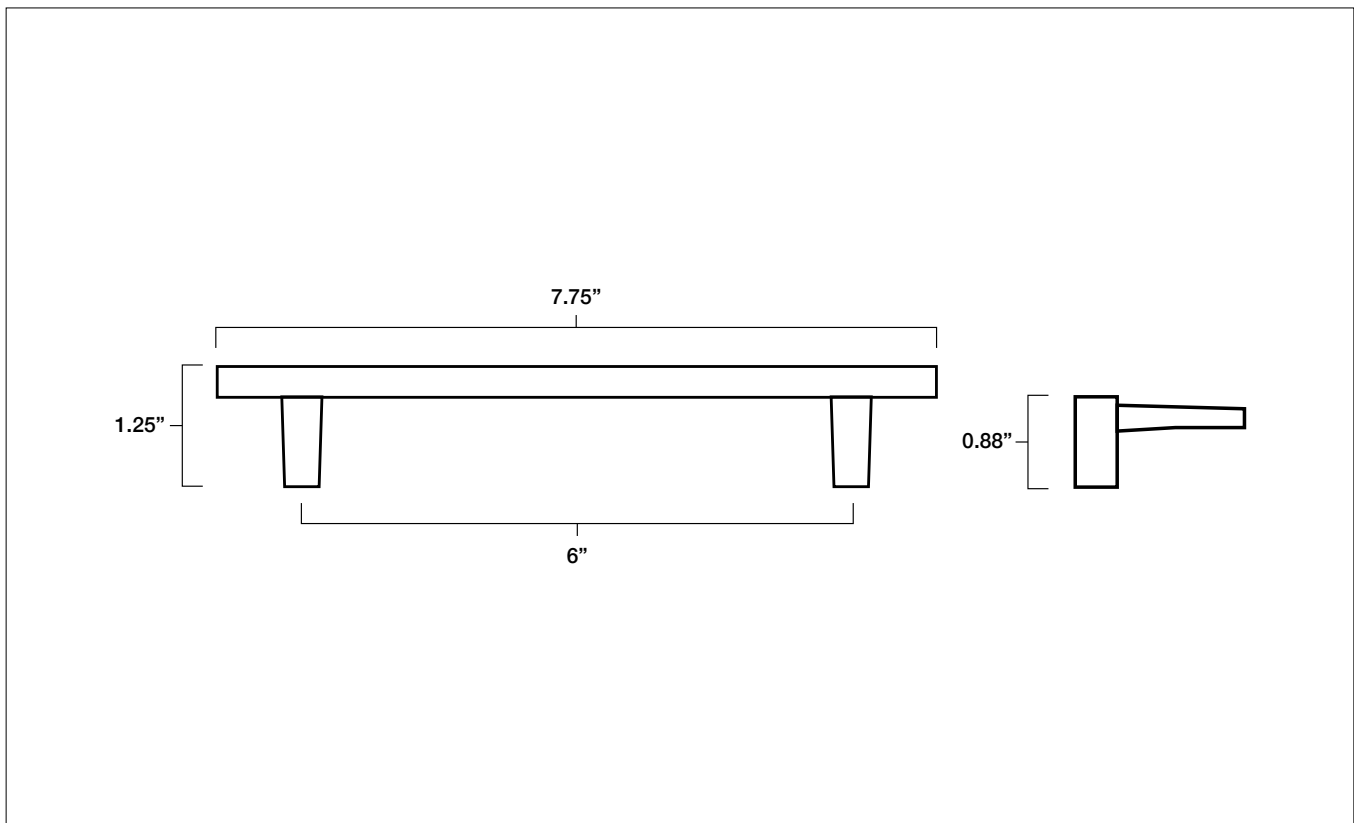

HALF MOON 6" CABINET PULL

Tech Spec

FINISH	SKU	ALSO INCLUDED
Matte Black Polished Chrome Polished Nickel Satin Brass Satin Nickel	HM551-MB HM551-PC HM551-PN HM551-SB HM551-SN	(2) 8-32, 1" Phillips head screws (2) 8-32, 1.75" Phillips head breakable screws