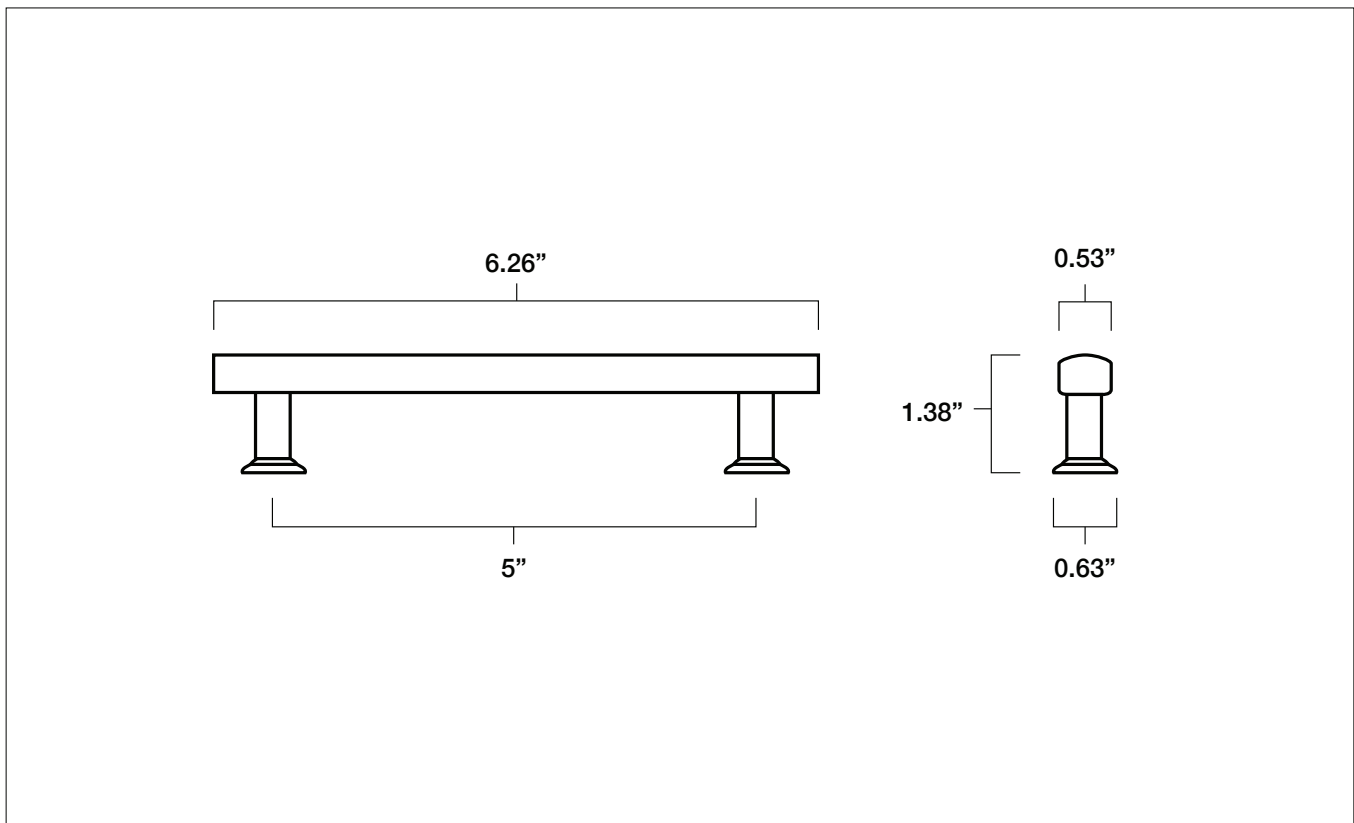

MOD 5" CABINET PULL

Tech Spec

FINISH	SKU	ALSO INCLUDED
Matte Black & Satin Brass	M565-BSB	(2) 8-32, 1" Phillips head screws
Polished Chrome & Satin Brass	M565-CSB	(2) 8-32, 1.75" Phillips head
Satin Brass	M565-SB	breakable screws
Weathered Nickel & Matte Black	M565-WMB	