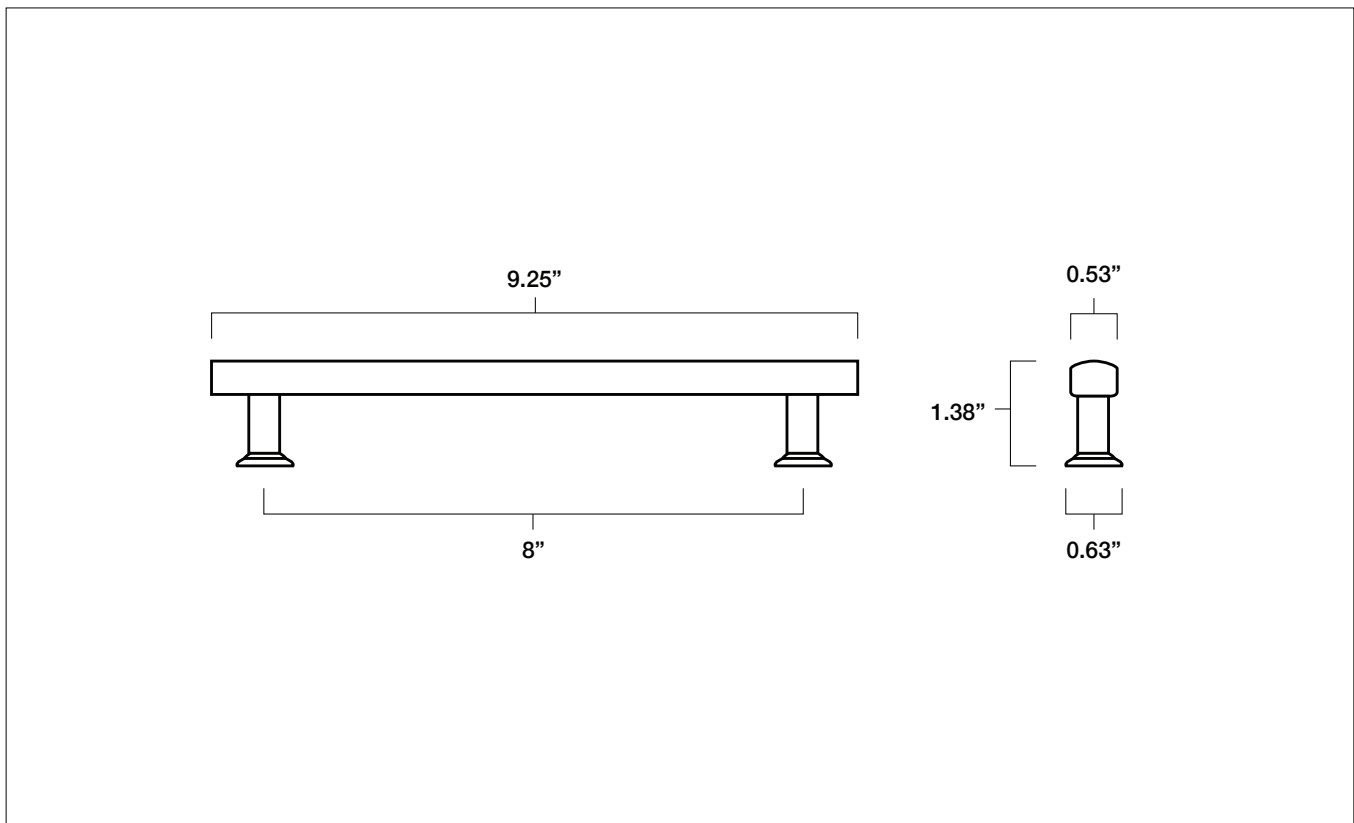

MOD 8" CABINET PULL

Tech Spec

FINISH	SKU	ALSO INCLUDED
Matte Black & Satin Brass Polished Chrome & Satin Brass Satin Brass Weathered Nickel & Matte Black	M566-BSB M566-CSB M566-SB M566-WMB	(2) 8-32, 1" Phillips head screws (2) 8-32, 1.75" Phillips head breakable screws