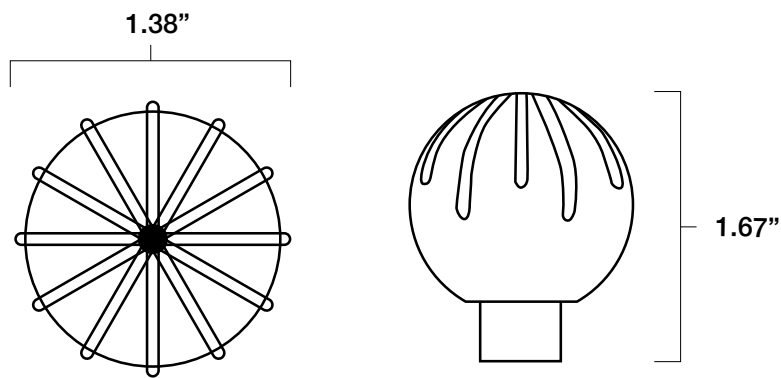

SUNBURST KNOB

Tech Spec

| FINISH | SKU | ALSO INCLUDED |
|---|--|---|
| Polished Nickel Satin Brass Satin Nickel Venetian Bronze | SU13-PN SU13-SB SU13-SN SU13-VB | (1) 8-32, 1" Phillips head screw (1) 8-32, 1.75" Phillips head breakable screw |