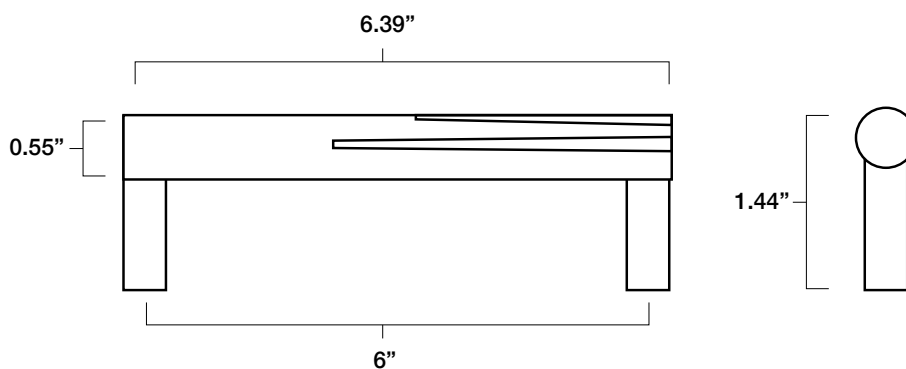

### Tech Spec

FINISH	SKU	ALSO INCLUDED
Polished Nickel Satin Brass Satin Nickel Venetian Bronze	SU537-PN SU537-SB SU537-SN SU537-VB	(2) 8-32, 1" Phillips head screws (2) 8-32, 1.75" Phillips head breakable screws