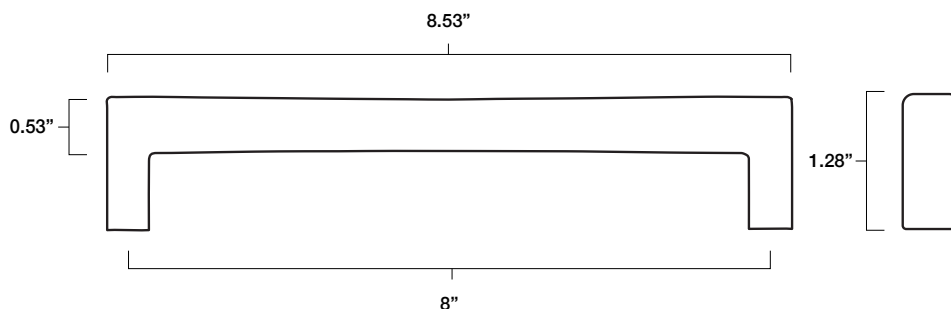

TWIST 8" CABINET PULL

Tech Spec

FINISH	SKU	ALSO INCLUDED
Matte Black Polished Chrome Polished Nickel Satin Brass Satin Nickel	TW545-MB TW545-PC TW545-PN TW545-SB TW545-SN	(2) 8-32, 1" Phillips head screws (2) 8-32, 1.75" Phillips head breakable screws