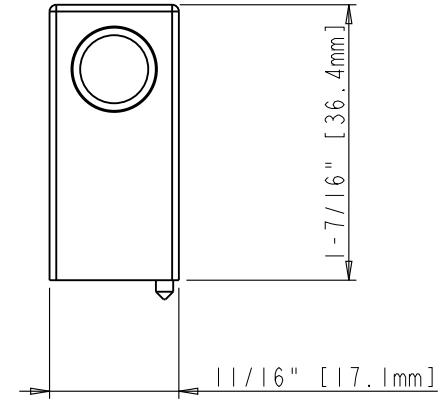

8-32 UNC -  $\nabla$  3/8" [10mm]

ACCESSORY:  
SCREW: 8-32x1" 1PCS  
BREAK AWAY SCREW: 8-32x45 1PCS  
ALL SCREW MATERIAL: STEEL-SAE1006