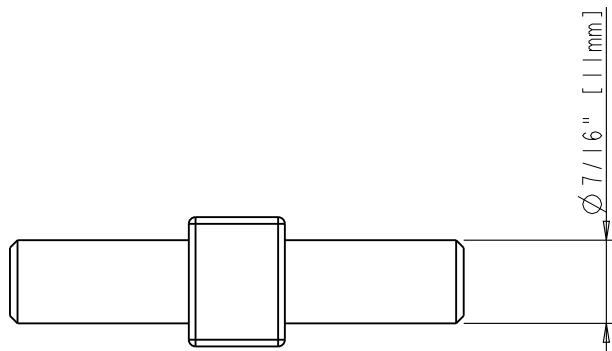

8-32 UNC -  $\nabla$  3/8" [10mm]

ACCESSORY:  
SCREW: 8-32x1" 1PCS  
BREAK AWAY SCREW: 8-32x45 1PCS  
ALL SCREW MATERIAL: STEEL-SAE1006