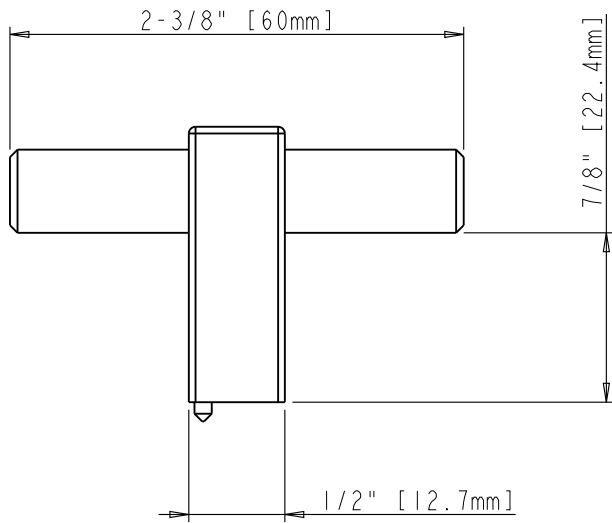

8-32 UNC -  $\nabla$  3/8" [10mm]

ACCESSORY:  
SCREW: 8-32x1" 1PCS  
BREAK AWAY SCREW: 8-32x45 1PCS  
ALL SCREW MATERIAL: STEEL-SAE1006